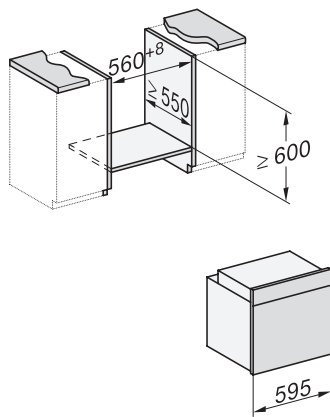

H 2467 B ACTIVE

Uuni

moderni muotoilu, verkkovalmius, PerfectClean ja FlexiClip-teleskooppikiskot.

installation H7000 XL, installation drawing

side view H7000 XL, installation drawings

built-in H7000 XL, installation drawing

Installation H7000 XL underframe, installation drawings

side view H7000 XL build-under, installation drawing

H2465B, H2465BP, H2466B, H2466BP, H2467B, H2467BP, H2468B, H2468BP, H2469B, H2469BP installation drawings