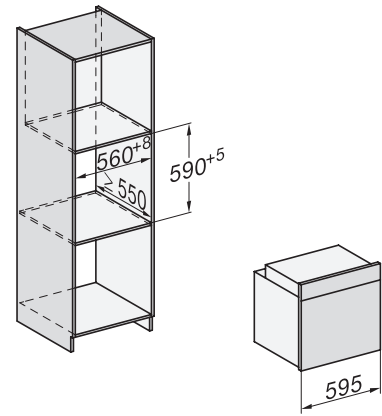

H 2467 B ACTIVE

Uuni

moderni muotoilu, verkkovalmius, PerfectClean ja FlexiClip-teleskooppikiskot.

installation H7000 XL, installation drawing

side view H7000 XL, installation drawings

built-in H7000 XL, installation drawing

Installation H7000 XL underframe, installation drawings

side view H7000 XL build-under, installation drawing

H2465B, H2465BP, H2466B, H2466BP, H2467B, H2467BP, H2468B, H2468BP, H2469B, H2469BP installation drawings