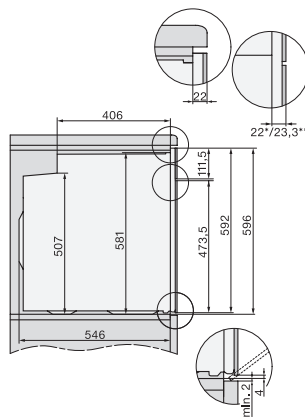

H 2465 BP ACTIVE

Uuni

moderni muotoilu, verkotus ja pyrolyysitoiminto mahtavaan perusmallin hintaan.

installation H7000 XL, installation drawing

side view H7000 XL, installation drawings

built-in H7000 XL, installation drawing

H226x-1B/BP/E/EP/I/IP, H2x6xB/BP, H7x6xB/BP/BPX, installation drawings

side view H7000 XL build-under, installation drawing

H2465B, H2465BP, H2466B, H2466BP, H2467B, H2467BP, H2468B, H2468BP, installation drawings