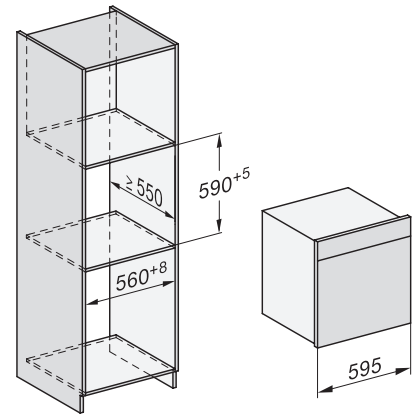

built-in DGC XXL, installation drawing

DGC7x65 connections and ventilation 60cm, installation drawing

built-in DGC XXL build-under, installation drawing

screw joint DGC XXL, installation drawing

DGC7x4x Schwenkbereich der Blende, installation drawings

side view DGC XXL, installation drawings