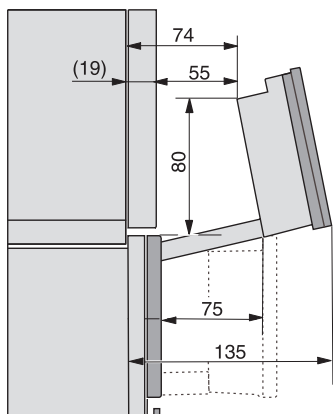

built-in DGC XXL, installation drawing

DGC7x65 connections and ventilation 60cm, installation drawing

built-in DGC XXL build-under, installation drawing

screw joint DGC XXL, installation drawing

DGC7x4x Schwenkbereich der Blende, installation drawings

side view DGC XXL, installation drawings