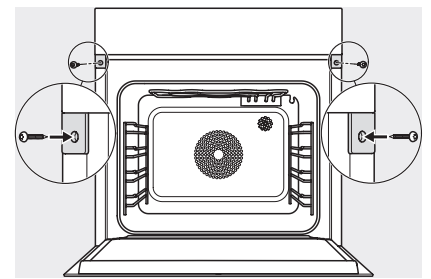

built-in DGC XXL, installation drawing

DGC7x65 connections and ventilation 60cm, installation drawing

built-in DGC XXL build-under, installation drawing

screw joint DGC XXL, installation drawing

DGC7x4x Schwenkbereich der Blende, installation drawings