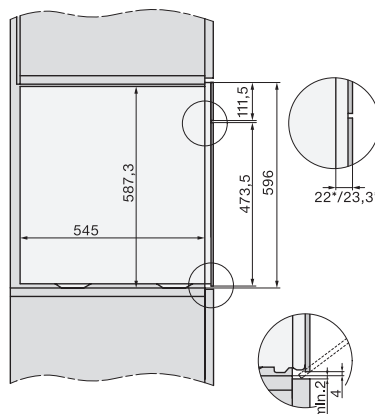

built-in DGC XXL, installation drawing

DGC7x65 connections and ventilation 60cm, installation drawing

built-in DGC XXL build-under, installation drawing

screw joint DGC XXL, installation drawing

DGC7x4x Schwenkbereich der Blende, installation drawings

side view DGC XXL, installation drawings