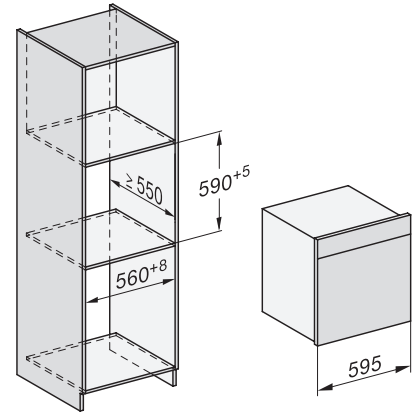

built-in DGC XXL, installation drawing

DGC7x65 connections and ventilation 60cm, installation drawing

built-in DGC XXL build-under, installation drawing

screw joint DGC XXL, installation drawing

DGC7x4x Schwenkbereich der Blende, installation drawings

side view DGC XXL, installation drawings