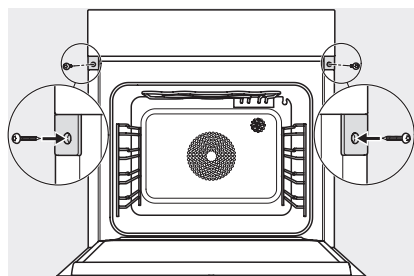

ESW7x10, EVS7010, DGC7x6xHCPro, DGC7x6xHCXPro installation drawings

built-in DGC XXL, installation drawing

DGC7x65 connections and ventilation 60cm, installation drawing

built-in DGC XXL build-under, installation drawing

screw joint DGC XXL, installation drawing

DGC7x4x Schwenkbereich der Blende, installation drawings

side view DGC XXL, installation drawings