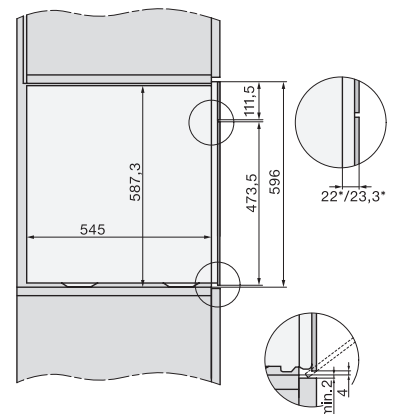

ESW7x10, EVS7010, DGC7x6xHCPro, DGC7x6xHCXPro installation drawings

built-in DGC XXL, installation drawing

DGC7x65 connections and ventilation 60cm, installation drawing

built-in DGC XXL build-under, installation drawing

screw joint DGC XXL, installation drawing

DGC7x4x Schwenkbereich der Blende, installation drawings

side view DGC XXL, installation drawings