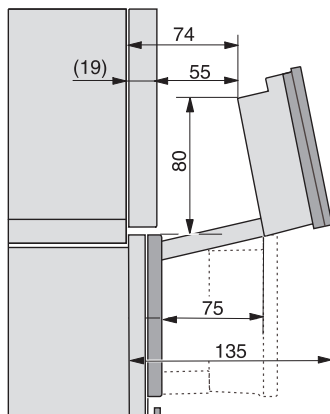

ESW7x10, EVS7010, DGC7x6xHCPro, DGC7x6xHCXPro installation drawings

built-in DGC XXL, installation drawing

DGC7x65 connections and ventilation 60cm, installation drawing

built-in DGC XXL build-under, installation drawing

screw joint DGC XXL, installation drawing

DGC7x4x Schwenkbereich der Blende, installation drawings

side view DGC XXL, installation drawings