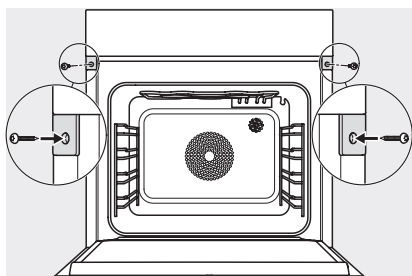

ESW7x10, EVS7010, DGC7x6xHCPro, DGC7x6xHCXPro installation drawings

built-in DGC XXL, installation drawing

DGC7x65 connections and ventilation 60cm, installation drawing

built-in DGC XXL build-under, installation drawing

screw joint DGC XXL, installation drawing

DGC7x4x Schwenkbereich der Blende, installation drawings

side view DGC XXL, installation drawings