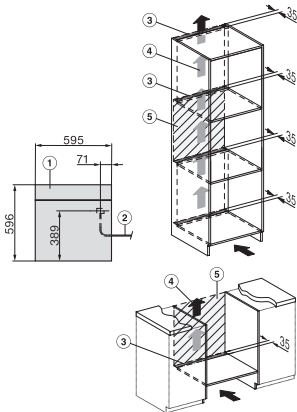

DGC 7860 HCX Pro Kahvaton yhdistelmähöyryuuni

ESW7x20, DGC7x6xHCPro, DGC7x6xHCXPro installation drawings

ESW7x10, EVS7010, DGC7x6xHCPro, DGC7x6xHCXPro installation drawings

built-in DGC XXL, installation drawing

DGC7x60 connections and ventilation 60cm, installation drawing

built-in DGC XXL build-under, installation drawing

screw joint DGC XXL, installation drawing

DGC7x4x swivel range of the aperture, installation drawings

side view DGC XXL, installation drawings