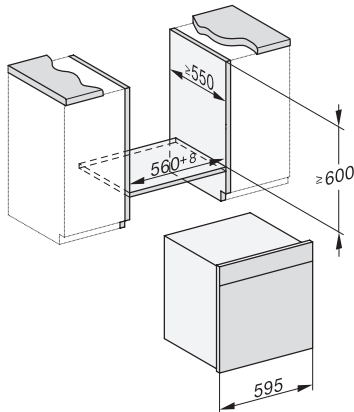

DGC 7860 HCX Pro Kahvaton yhdistelmähöyryuuni

ESW7x20, DGC7x6xHCPro, DGC7x6xHCXPro installation drawings

ESW7x10, EVS7010, DGC7x6xHCPro, DGC7x6xHCXPro installation drawings

built-in DGC XXL, installation drawing

DGC7x60 connections and ventilation 60cm, installation drawing

built-in DGC XXL build-under, installation drawing

screw joint DGC XXL, installation drawing

DGC7x4x swivel range of the aperture, installation drawings

side view DGC XXL, installation drawings