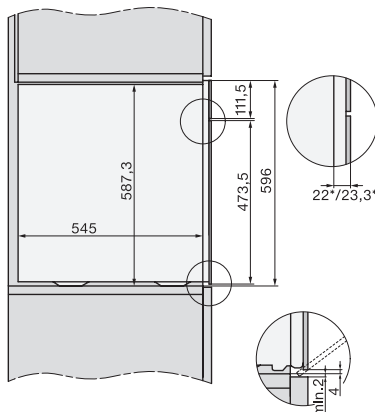

DGC7x60 connections and ventilation 60cm, installation drawing

built-in DGC XXL build-under, installation drawing

screw joint DGC XXL, installation drawing

DGC7x4x swivel range of the aperture, installation drawings

side view DGC XXL, installation drawings