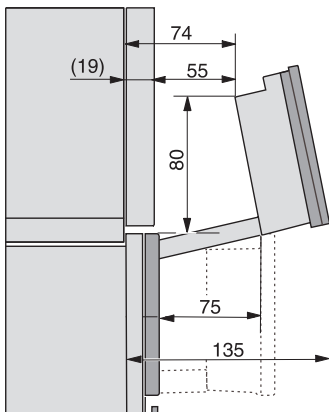

DGC 7860 HCX Pro Kahvaton yhdistelmähöyryuuni

ESW7x20, DGC7x6xHCPro, DGC7x6xHCXPro installation drawings

ESW7x10, EVS7010, DGC7x6xHCPro, DGC7x6xHCXPro installation drawings

built-in DGC XXL, installation drawing

DGC7x60 connections and ventilation 60cm, installation drawing

built-in DGC XXL build-under, installation drawing

screw joint DGC XXL, installation drawing

DGC7x4x swivel range of the aperture, installation drawings

side view DGC XXL, installation drawings