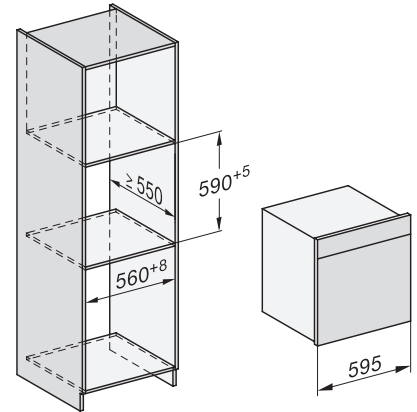

built-in DGC XXL, installation drawing