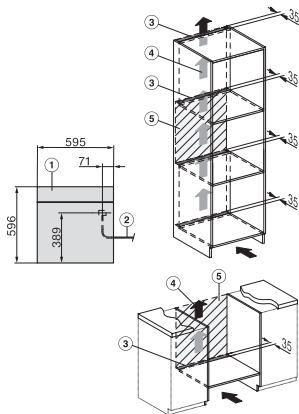

DGC 7860 HCX Pro Kahvaton yhdistelmähöyryuuni

ESW7x20, DGC7x6xHCPro, DGC7x6xHCXPro installation drawings

ESW7x10, EVS7010, DGC7x6xHCPro, DGC7x6xHCXPro installation drawings

built-in DGC XXL, installation drawing

DGC7x60 connections and ventilation 60cm, installation drawing

built-in DGC XXL build-under, installation drawing

screw joint DGC XXL, installation drawing

DGC7x4x swivel range of the aperture, installation drawings

side view DGC XXL, installation drawings