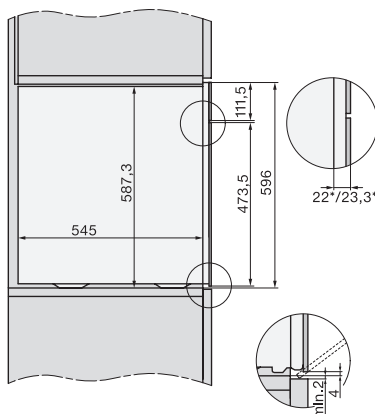

DGC7x60 connections and ventilation 60cm, installation drawing

built-in DGC XXL build-under, installation drawing

screw joint DGC XXL, installation drawing

DGC7x4x swivel range of the aperture, installation drawings

side view DGC XXL, installation drawings