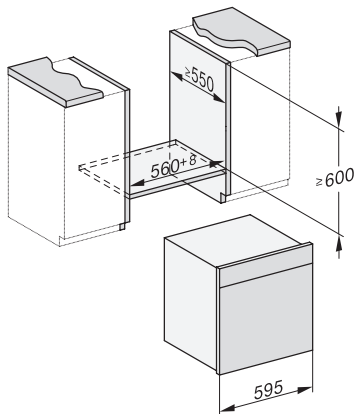

DGC 7860 HCX Pro Kahvaton yhdistelmähöyryuuni

ESW7x20, DGC7x6xHCPro, DGC7x6xHCXPro installation drawings

ESW7x10, EVS7010, DGC7x6xHCPro, DGC7x6xHCXPro installation drawings

built-in DGC XXL, installation drawing

DGC7x60 connections and ventilation 60cm, installation drawing

built-in DGC XXL build-under, installation drawing

screw joint DGC XXL, installation drawing

DGC7x4x swivel range of the aperture, installation drawings

side view DGC XXL, installation drawings