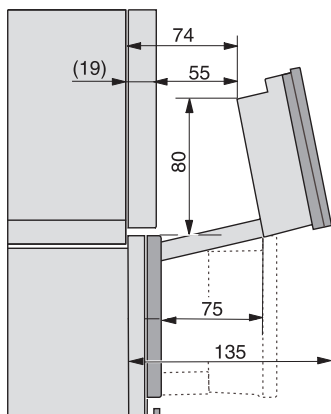

DGC 7860 HCX Pro Kahvaton yhdistelmähöyryuuni

ESW7x20, DGC7x6xHCPro, DGC7x6xHCXPro installation drawings

ESW7x10, EVS7010, DGC7x6xHCPro, DGC7x6xHCXPro installation drawings

built-in DGC XXL, installation drawing

DGC7x60 connections and ventilation 60cm, installation drawing

built-in DGC XXL build-under, installation drawing

screw joint DGC XXL, installation drawing

DGC7x4x swivel range of the aperture, installation drawings

side view DGC XXL, installation drawings