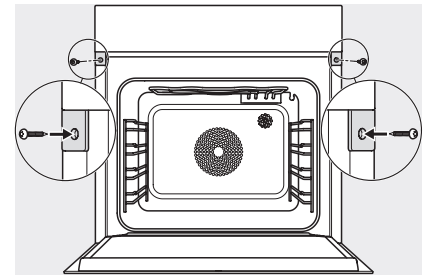

## DGC 7860 HC Pro Yhdistelmähöyryuuni

DG2840, DG7x40, DGC7x4x, DG7x6x, DGC7x6x, DGD7635, DGM7x4x, DO7, H28B/BP, H7x4xB/BM/BP, H7x6xB/BP, installation drawing

ESW7x20, DGC7x6xHCPro, DGC7x6xHCXPro installation drawings

ESW7x10, EVS7010, DGC7x6xHCPro, DGC7x6xHCXPro installation drawings

built-in DGC XXL, installation drawing

built-in DGC XXL build-under, installation drawing

screw joint DGC XXL, installation drawing

DGC7x4x Schwenkbereich der Blende, installation drawings