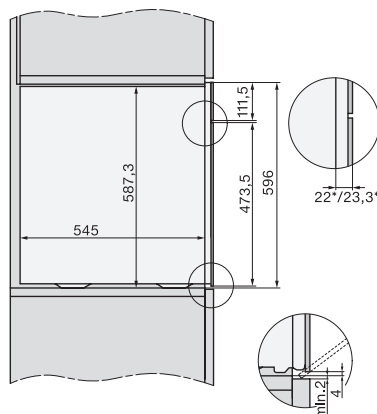

ESW7x10, EVS7010, DGC7x6xHCPro, DGC7x6xHCXPro installation drawings

built-in DGC XXL, installation drawing

built-in DGC XXL build-under, installation drawing

screw joint DGC XXL, installation drawing

DGC7x4x Schwenkbereich der Blende, installation drawings

side view DGC XXL, installation drawings