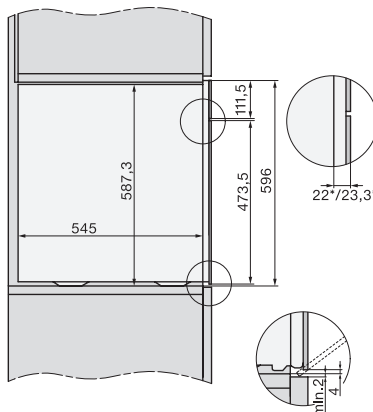

ESW7x10, EVS7010, DGC7x6xHCPro, DGC7x6xHCXPro installation drawings

built-in DGC XXL, installation drawing

built-in DGC XXL build-under, installation drawing

screw joint DGC XXL, installation drawing

DGC7x4x Schwenkbereich der Blende, installation drawings

side view DGC XXL, installation drawings