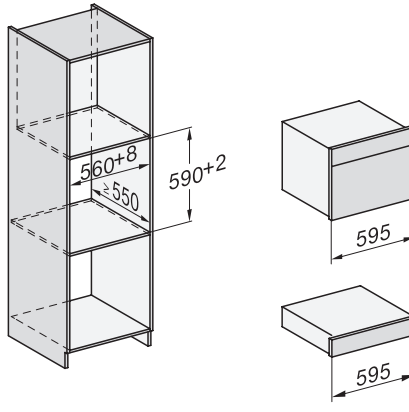

ESW7x10, DGC7x4xHCPro, DGC7x4xHCXPro, installation drawings