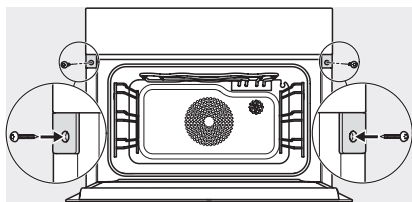

DGC7x4x built-in tall cabinet, installation drawing

DGC7x40 connections and ventilation 45cm, installation drawing

DGC7x4x swivel range of the aperture, installation drawings

screw joint DGC XL, installation drawing