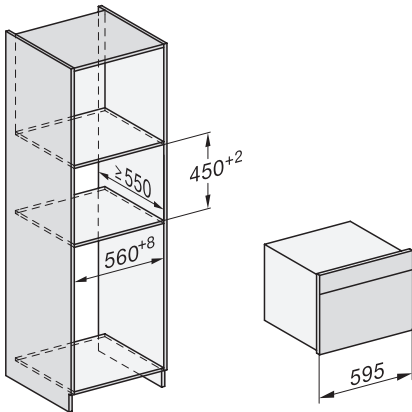

DGC7x4x built-in tall cabinet, installation drawing

DGC7x40 connections and ventilation 45cm, installation drawing

DGC7x4x swivel range of the aperture, installation drawings

screw joint DGC XL, installation drawing