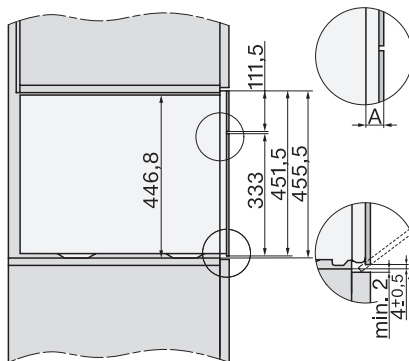

DGC7x4x built-in tall cabinet, installation drawing

DGC7x40 connections and ventilation 45cm, installation drawing

DGC7x4x swivel range of the aperture, installation drawings

screw joint DGC XL, installation drawing

DGC7x6x X with and without handle side view, installation drawings