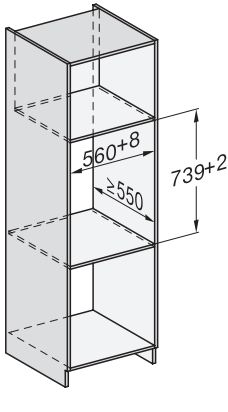

DGC 7840 HCX Pro Kahvaton kompakti yhdistelmähöyryuuni

ESW7x20, DGC7x4xHCPro, DGC7x4xHCXPro installation drawings