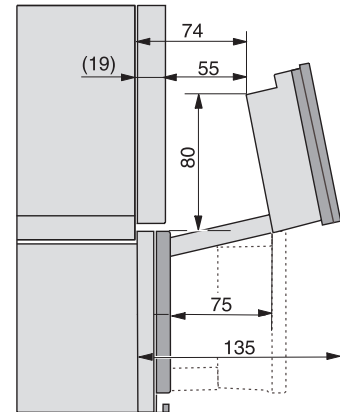

DGC 7840 HCX Pro Kahvaton kompakti yhdistelmähöyryuuni

ESW7x20, DGC7x4xHCPro, DGC7x4xHCXPro installation drawings

ESW7x10, DGC7x4xHCPro, DGC7x4xHCXPro, installation drawings

built-in DG DGM DGC XL build-under, installation drawing

DGC7x4x built-in tall cabinet, installation drawing

DGC7x40 connections and ventilation 45cm, installation drawing

DGC7x4x swivel range of the aperture, installation drawings

screw joint DGC XL, installation drawing

DGC7x6x X with and without handle side view, installation drawings