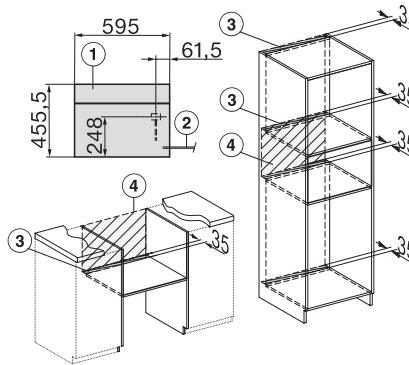

DGC 7840 HCX Pro Kahvaton kompakti yhdistelmähöyryuuni

ESW7x20, DGC7x4xHCPro, DGC7x4xHCXPro installation drawings

ESW7x10, DGC7x4xHCPro, DGC7x4xHCXPro, installation drawings

built-in DG DGM DGC XL build-under, installation drawing

DGC7x4x built-in tall cabinet, installation drawing

DGC7x40 connections and ventilation 45cm, installation drawing

DGC7x4x swivel range of the aperture, installation drawings

screw joint DGC XL, installation drawing