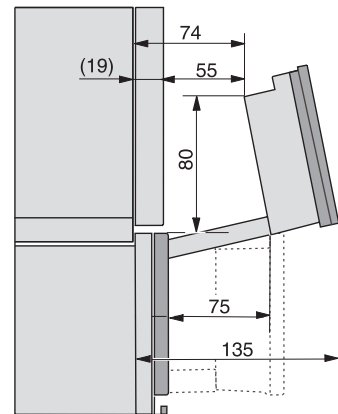

## DGC 7840 HCX Pro Kahvaton kompakti yhdistelmähöyryuuni

ESW7x20, DGC7x4xHCPro, DGC7x4xHCXPro installation drawings

ESW7x10, DGC7x4xHCPro, DGC7x4xHCXPro, installation drawings

built-in DG DGM DGC XL build-under, installation drawing

DGC7x4x built-in tall cabinet, installation drawing

DGC7x40 connections and ventilation 45cm, installation drawing

DGC7x4x swivel range of the aperture, installation drawings

screw joint DGC XL, installation drawing

DGC7x6x X with and without handle side view, installation drawings