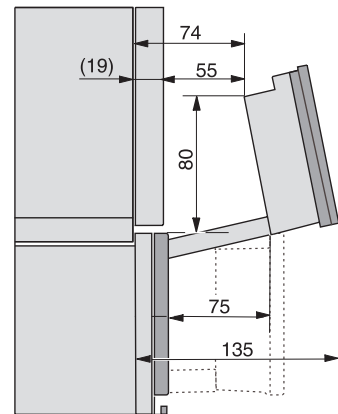

## DGC 7840 HCX Pro Kahvaton kompakti yhdistelmähöyryuuni

ESW7x20, DGC7x4xHCPro, DGC7x4xHCXPro installation drawings

ESW7x10, DGC7x4xHCPro, DGC7x4xHCXPro, installation drawings

built-in DG DGM DGC XL build-under, installation drawing

DGC7x4x built-in tall cabinet, installation drawing

DGC7x40 connections and ventilation 45cm, installation drawing

DGC7x4x swivel range of the aperture, installation drawings

screw joint DGC XL, installation drawing