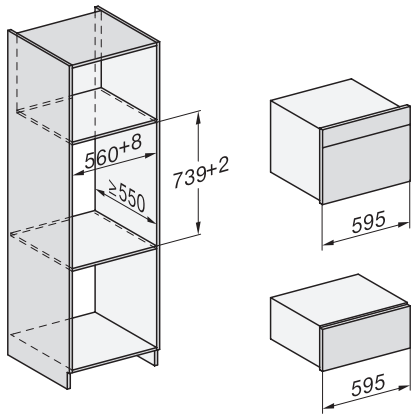

DGC 7840 HCX Pro Kahvaton kompakti yhdistelmähöyryuuni

ESW7x20, DGC7x4xHCPro, DGC7x4xHCXPro installation drawings