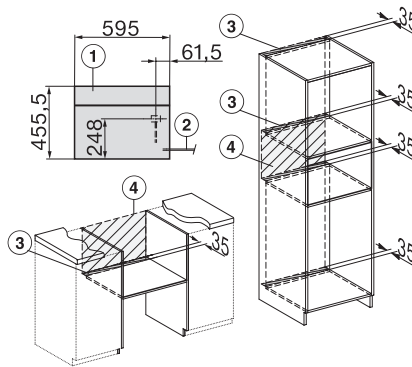

## DGC 7840 HCX Pro Kahvaton kompakti yhdistelmähöyryuuni

ESW7x20, DGC7x4xHCPro, DGC7x4xHCXPro installation drawings

ESW7x10, DGC7x4xHCPro, DGC7x4xHCXPro, installation drawings

built-in DG DGM DGC XL build-under, installation drawing

DGC7x4x built-in tall cabinet, installation drawing

DGC7x40 connections and ventilation 45cm, installation drawing

DGC7x4x swivel range of the aperture, installation drawings

screw joint DGC XL, installation drawing