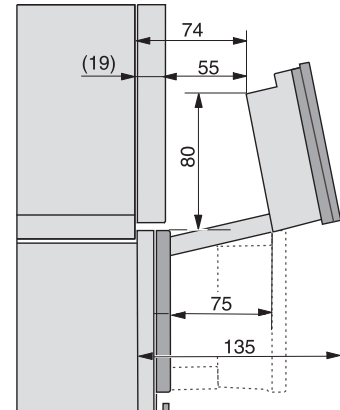

DGC 7840 HC Pro Kompakti yhdistelmähöyryuuni

DG2840, DG7x40, DGC7x4x, DG7x6x, DGC7x6x, DGD7635, DGM7x4x, DO7, H28B/BP, H7x4x/B/BM/BP, H7x6x/B/BP, installation drawing

ESW7x20, DGC7x4xHCPro, DGC7x4xHCXPro installation drawings

ESW7x10, DGC7x4xHCPro, DGC7x4xHCXPro, installation drawings

built-in DG DGM DGC XL build-under, installation drawing

DGC7x4x built-in tall cabinet, installation drawing

DGC7x4x Schwenkbereich der Blende, installation drawings

screw joint DGC XL, installation drawing

DGC7x6x X with and without handle side view, installation drawings