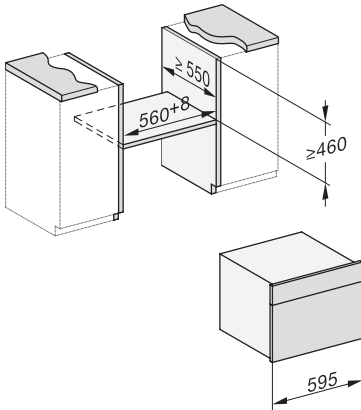

DGC 7840 HC Pro Kompakti yhdistelmähöyryuuni

DG2840, DG7x40, DGC7x4x, DG7x6x, DGC7x6x, DGD7635, DGM7x4x, DO7, H28B/BP, H7x4x/B/BM/BP, H7x6x/B/BP, installation drawing

ESW7x20, DGC7x4xHCPro, DGC7x4xHCXPro installation drawings

ESW7x10, DGC7x4xHCPro, DGC7x4xHCXPro, installation drawings

built-in DG DGM DGC XL build-under, installation drawing

DGC7x4x built-in tall cabinet, installation drawing

DGC7x4x Schwenkbereich der Blende, installation drawings