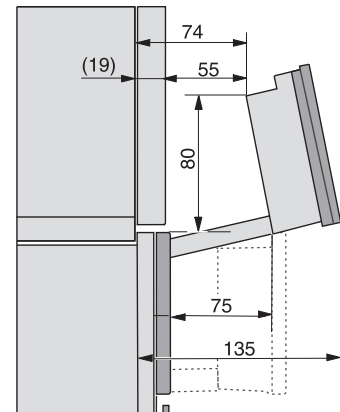

DGC 7840 HC Pro Kompakti yhdistelmähöyryuuni

DG7x40, DGC7x4x, DGC7x6x, DG7635, DGM7x4x, DO7, H2860B/BP, H7240BM, H7x40BM, H7x4xB/BP, H7x6xB/BP, installation drawings

ESW7x20, DGC7x4xHCPro, DGC7x4xHCXPro installation drawings

ESW7x10, DGC7x4xHCPro, DGC7x4xHCXPro, installation drawings

built-in DG DGM DGC XL build-under, installation drawing

DGC7x4x built-in tall cabinet, installation drawing

DGC7x4x Schwenkbereich der Blende, installation drawings

screw joint DGC XL, installation drawing

DGC7x6x X with and without handle side view, installation drawings