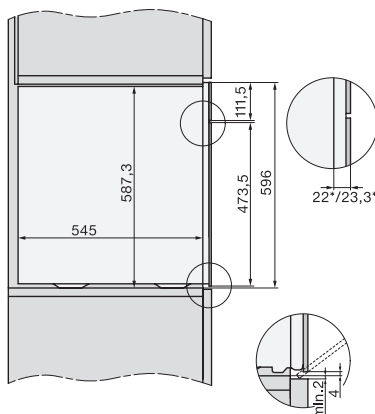

ESW7x10, EVS7010, DGC7x6xHCPro, DGC7x6xHCXPro installation drawings

built-in DGC XXL, installation drawing

built-in DGC XXL build-under, installation drawing

screw joint DGC XXL, installation drawing

DGC7x4x Schwenkbereich der Blende, installation drawings

side view DGC XXL, installation drawings