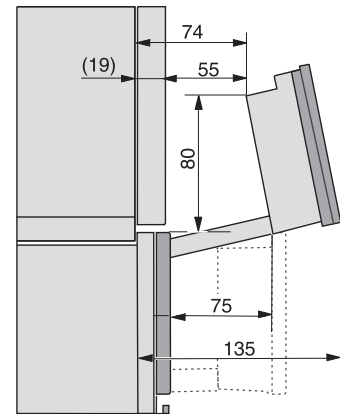

ESW7x20, DGC7x4xHCPro, DGC7x4xHCXPro installation drawings

ESW7x10, DGC7x4xHCPro, DGC7x4xHCXPro, installation drawings

built-in DG DGM DGC XL build-under, installation drawing

DGC7x4x built-in tall cabinet, installation drawing

DGC7x4x Schwenkbereich der Blende, installation drawings

screw joint DGC XL, installation drawing

DGC7x6x X with and without handle side view, installation drawings