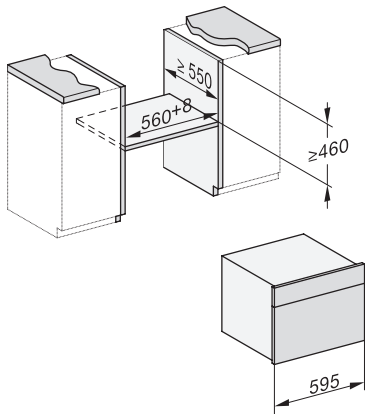

ESW7x20, DGC7x4xHCPro, DGC7x4xHCXPro installation drawings

ESW7x10, DGC7x4xHCPro, DGC7x4xHCXPro, installation drawings

built-in DG DGM DGC XL build-under, installation drawing

DGC7x4x built-in tall cabinet, installation drawing

DGC7x4x Schwenkbereich der Blende, installation drawings

screw joint DGC XL, installation drawing

DGC7x6x X with and without handle side view, installation drawings