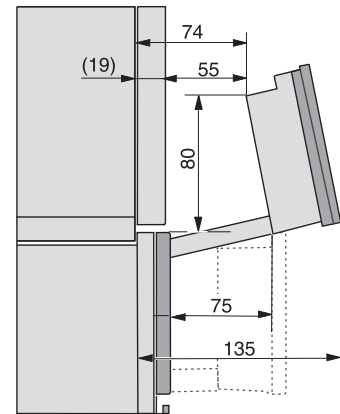

ESW7x10, DGC7x4xHCPro, DGC7x4xHCXPro, installation drawings

built-in DG DGM DGC XL build-under, installation drawing

DGC7x4x built-in tall cabinet, installation drawing

DGC7x4x Schwenkbereich der Blende, installation drawings

screw joint DGC XL, installation drawing

DGC7x6x X with and without handle side view, installation drawings