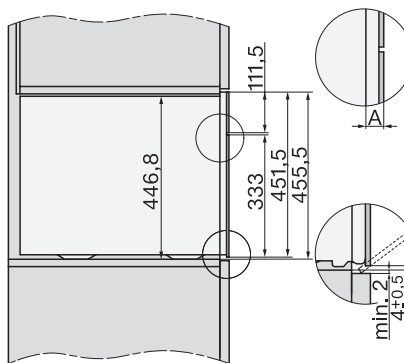

ESW7x10, DGC7x4xHCPro, DGC7x4xHCXPro, installation drawings

built-in DG DGM DGC XL build-under, installation drawing

DGC7x4x built-in tall cabinet, installation drawing

DGC7x4x Schwenkbereich der Blende, installation drawings

screw joint DGC XL, installation drawing

DGC7x6x X with and without handle side view, installation drawings