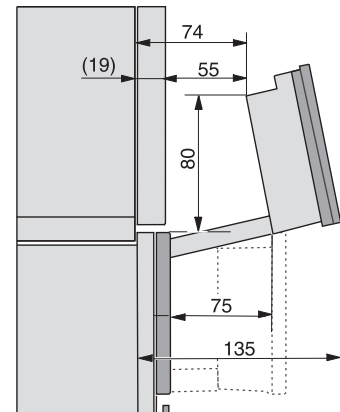

ESW7x10, DGC7x4xHCPro, DGC7x4xHCXPro, installation drawings

built-in DG DGM DGC XL build-under, installation drawing

DGC7x4x built-in tall cabinet, installation drawing

DGC7x4x Schwenkbereich der Blende, installation drawings

screw joint DGC XL, installation drawing

DGC7x6x X with and without handle side view, installation drawings