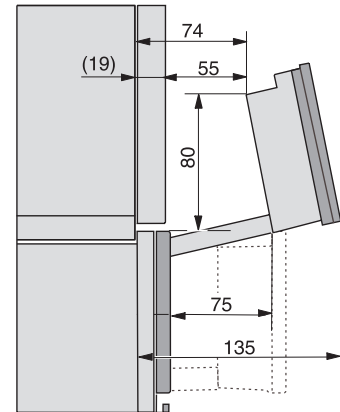

DGC 7540 HC Pro Kompakti yhdistelmähöyryuuni

DG2740, DG7140, DGM7340, H2760B/BP, H7140BM, H7x64B/BP, H7x60B/BP installation drawings

ESW7x20, DGC7x4xHCPro, DGC7x4xHCXPro installation drawings

ESW7x10, DGC7x4xHCPro, DGC7x4xHCXPro, installation drawings

built-in DG DGM DGC XL build-under, installation drawing

DGC7x4x built-in tall cabinet, installation drawing

DGC7x4x Schwenkbereich der Blende, installation drawings

screw joint DGC XL, installation drawing

DGC7x6x X with and without handle side view, installation drawings