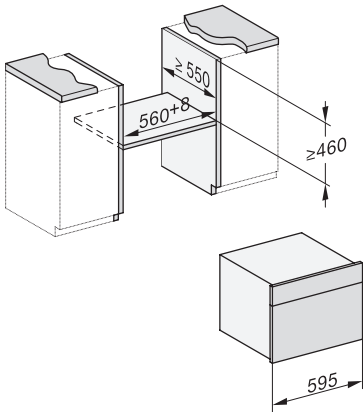

DGC 7540 HC Pro Kompakti yhdistelmähöyryuuni

DG2740, DG7140, DGM7340, H2760B/BP, H7140BM, H7x64B/BP, H7x60B/BP installation drawings

ESW7x20, DGC7x4xHCPro, DGC7x4xHCXPro installation drawings

ESW7x10, DGC7x4xHCPro, DGC7x4xHCXPro, installation drawings

built-in DG DGM DGC XL build-under, installation drawing

DGC7x4x built-in tall cabinet, installation drawing

DGC7x4x Schwenkbereich der Blende, installation drawings

screw joint DGC XL, installation drawing