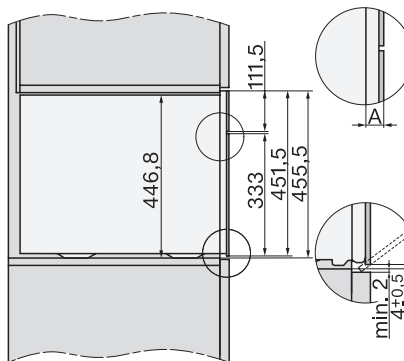

built-in DG DGM DGC XL build-under, installation drawing

DGC7x4x built-in tall cabinet, installation drawing

DGC7x4x Schwenkbereich der Blende, installation drawings

screw joint DGC XL, installation drawing

DGC7x6x X with and without handle side view, installation drawings