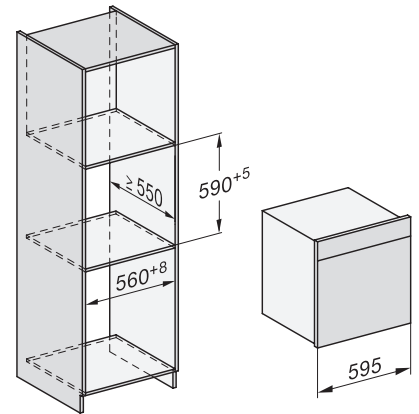

built-in DGC XXL, installation drawing