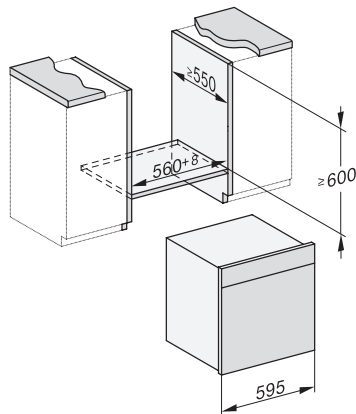

DGC 7460 HCX Pro Kahvaton yhdistelmähöyryuuni

ESW7x20, DGC7x6xHCPro, DGC7x6xHCXPro installation drawings

ESW7x10, EVS7010, DGC7x6xHCPro, DGC7x6xHCXPro installation drawings

built-in DGC XXL, installation drawing

DGC7x60 connections and ventilation 60cm, installation drawing

built-in DGC XXL build-under, installation drawing

screw joint DGC XXL, installation drawing

DGC7x4x swivel range of the aperture, installation drawings

side view DGC XXL, installation drawings