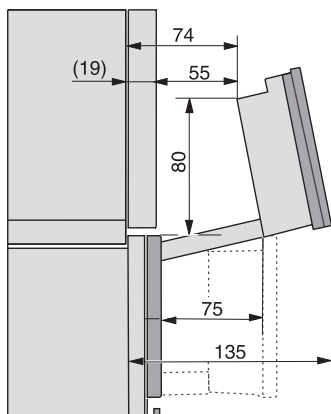

DGC 7460 HCX Pro Kahvaton yhdistelmähöyryuuni

ESW7x20, DGC7x6xHCPro, DGC7x6xHCXPro installation drawings

ESW7x10, EVS7010, DGC7x6xHCPro, DGC7x6xHCXPro installation drawings

built-in DGC XXL, installation drawing

DGC7x60 connections and ventilation 60cm, installation drawing

built-in DGC XXL build-under, installation drawing

screw joint DGC XXL, installation drawing

DGC7x4x swivel range of the aperture, installation drawings

side view DGC XXL, installation drawings