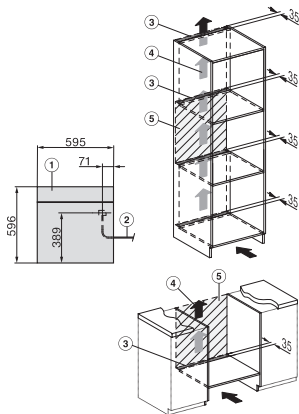

DGC 7460 HCX Pro Kahvaton yhdistelmähöyryuuni

ESW7x20, DGC7x6xHCPro, DGC7x6xHCXPro installation drawings

ESW7x10, EVS7010, DGC7x6xHCPro, DGC7x6xHCXPro installation drawings

built-in DGC XXL, installation drawing

DGC7x60 connections and ventilation 60cm, installation drawing

built-in DGC XXL build-under, installation drawing

screw joint DGC XXL, installation drawing

DGC7x4x swivel range of the aperture, installation drawings

side view DGC XXL, installation drawings