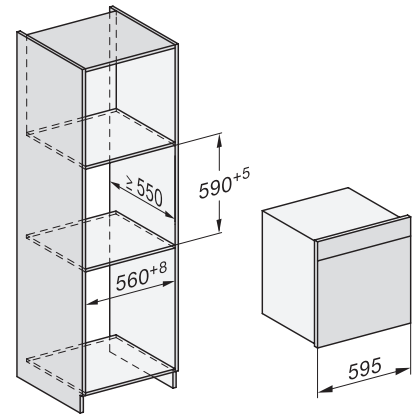

built-in DGC XXL, installation drawing