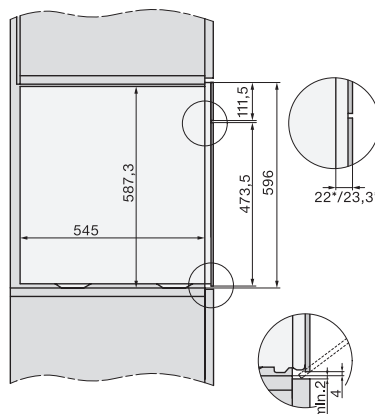

ESW7x10, EVS7010, DGC7x6xHCPro, DGC7x6xHCXPro installation drawings

built-in DGC XXL, installation drawing

built-in DGC XXL build-under, installation drawing

screw joint DGC XXL, installation drawing

DGC7x4x Schwenkbereich der Blende, installation drawings

side view DGC XXL, installation drawings