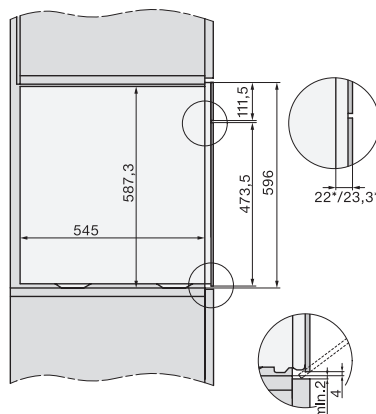

ESW7x10, EVS7010, DGC7x6xHCPro, DGC7x6xHCXPro installation drawings

built-in DGC XXL, installation drawing

built-in DGC XXL build-under, installation drawing

screw joint DGC XXL, installation drawing

DGC7x4x Schwenkbereich der Blende, installation drawings

side view DGC XXL, installation drawings