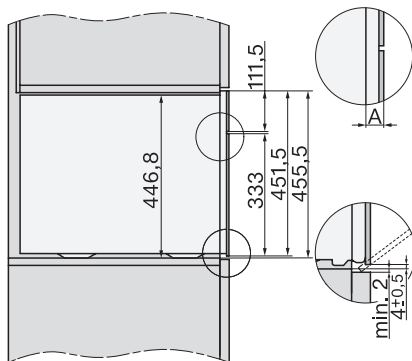

DGC7x4x built-in tall cabinet, installation drawing

DGC7x40 connections and ventilation 45cm, installation drawing

DGC7x4x swivel range of the aperture, installation drawings

screw joint DGC XL, installation drawing

DGC7x6x X with and without handle side view, installation drawings