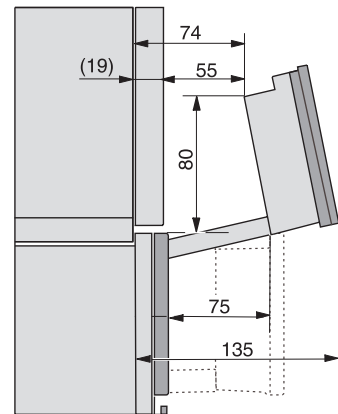

DGC 7440 HCX Pro Kahvaton kompakti yhdistelmähöyryuuni

ESW7x20, DGC7x4xHCPro, DGC7x4xHCXPro installation drawings

ESW7x10, DGC7x4xHCPro, DGC7x4xHCXPro, installation drawings

built-in DG DGM DGC XL build-under, installation drawing

DGC7x4x built-in tall cabinet, installation drawing

DGC7x40 connections and ventilation 45cm, installation drawing

DGC7x4x swivel range of the aperture, installation drawings

screw joint DGC XL, installation drawing

DGC7x6x X with and without handle side view, installation drawings