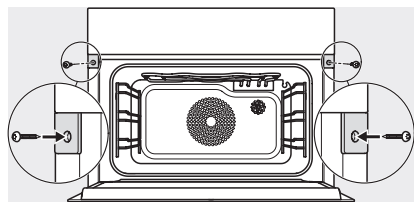

DGC7x4x built-in tall cabinet, installation drawing

DGC7x40 connections and ventilation 45cm, installation drawing

DGC7x4x swivel range of the aperture, installation drawings

screw joint DGC XL, installation drawing