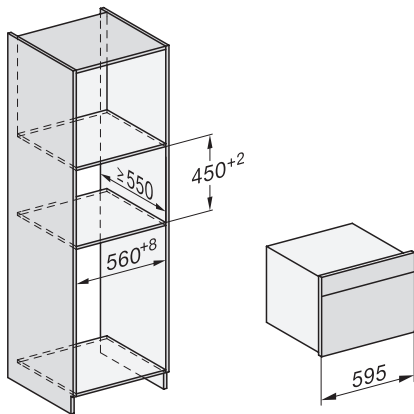

DGC7x4x built-in tall cabinet, installation drawing

DGC7x40 connections and ventilation 45cm, installation drawing

DGC7x4x swivel range of the aperture, installation drawings

screw joint DGC XL, installation drawing