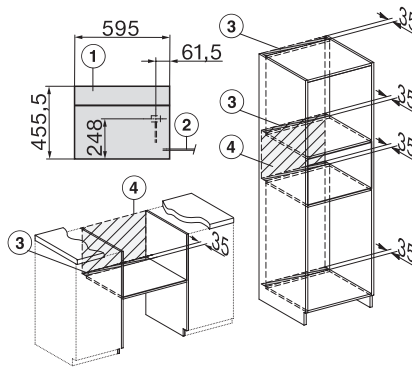

DGC 7440 HCX Pro Kahvaton kompakti yhdistelmähöyryuuni

ESW7x20, DGC7x4xHCPro, DGC7x4xHCXPro installation drawings

ESW7x10, DGC7x4xHCPro, DGC7x4xHCXPro, installation drawings

built-in DG DGM DGC XL build-under, installation drawing

DGC7x4x built-in tall cabinet, installation drawing

DGC7x40 connections and ventilation 45cm, installation drawing

DGC7x4x swivel range of the aperture, installation drawings

screw joint DGC XL, installation drawing