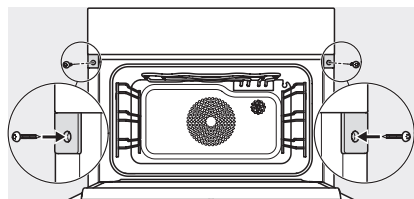

DGC7x4x built-in tall cabinet, installation drawing

DGC7x40 connections and ventilation 45cm, installation drawing

DGC7x4x swivel range of the aperture, installation drawings

screw joint DGC XL, installation drawing