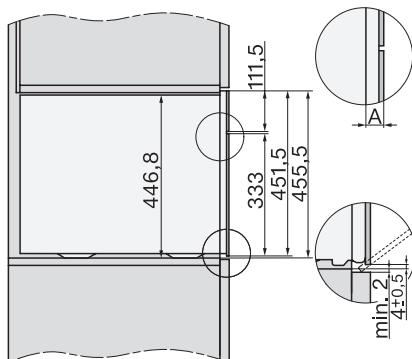

DGC7x4x built-in tall cabinet, installation drawing

DGC7x40 connections and ventilation 45cm, installation drawing

DGC7x4x swivel range of the aperture, installation drawings

screw joint DGC XL, installation drawing

DGC7x6x X with and without handle side view, installation drawings