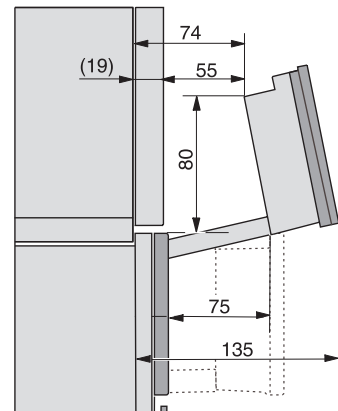

DGC 7440 HCX Pro Kahvaton kompakti yhdistelmähöyryuuni

ESW7x20, DGC7x4xHCPro, DGC7x4xHCXPro installation drawings

ESW7x10, DGC7x4xHCPro, DGC7x4xHCXPro, installation drawings

built-in DG DGM DGC XL build-under, installation drawing

DGC7x4x built-in tall cabinet, installation drawing

DGC7x40 connections and ventilation 45cm, installation drawing

DGC7x4x swivel range of the aperture, installation drawings

screw joint DGC XL, installation drawing

DGC7x6x X with and without handle side view, installation drawings