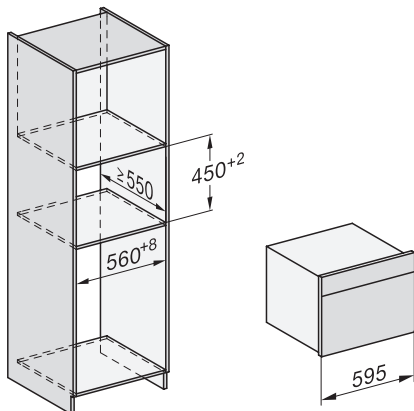

DGC7x4x built-in tall cabinet, installation drawing

DGC7x40 connections and ventilation 45cm, installation drawing

DGC7x4x swivel range of the aperture, installation drawings

screw joint DGC XL, installation drawing