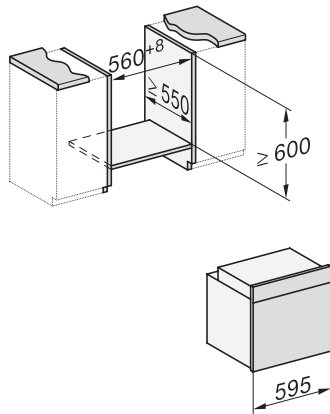

DGC 7250

Yhdistelmähöyryuuni

höyrykypsennykseen, leivontaan, paistoon, verkkovalmius ja TasteControl.

installation H7000 XL, installation drawing

side view H7000 XL, installation drawings

built-in H7000 XL, installation drawing

H226x-1B/BP/E/EP/I/IP, H2x6xB/BP, H7x6xB/BP/BPX, installation drawings

DG7x40, DGC7x4x, DGC7x6x, DG7635, DGM7x4x, DO7, H2860B/BP, H7240BM, H7x40BM, H7x4xB/BP, H7x6xB/BP, installation drawings

side view H7000 XL build-under, installation drawing