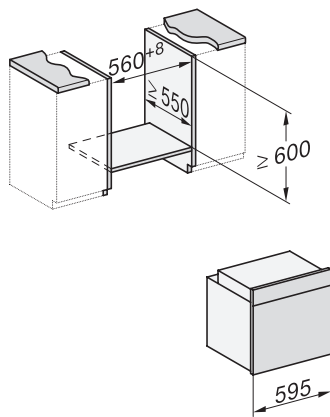

DGC 7250

Yhdistelmähöryuuni

höyrykypsennykseen, leivontaan, paistoon, verkkovalmius ja TasteControl.

installation H7000 XL, installation drawing

side view H7000 XL, installation drawings

built-in H7000 XL, installation drawing

H226x-1B/BP/E/EP/I/IP, H2x6xB/BP, H7x6xB/BP/BPX, installation drawings

DG7x40, DGC7x4x, DGC7x6x, DG7635, DGM7x4x, DO7, H2860B/BP, H7240BM, H7x40BM, H7x4xB/BP, H7x6xB/BP, installation drawings

side view H7000 XL build-under, installation drawing