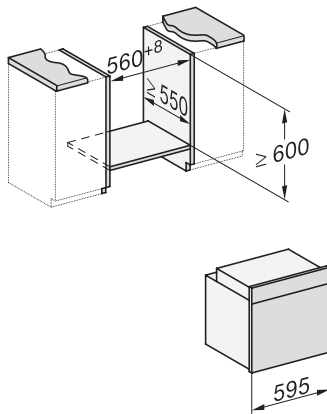

### Yhdistelmähöyryuuni

tyylikäs musta verkkovalmiuksinen laite, jossa TasteControl.

installation H7000 XL, installation drawing

installation H7000 XL, installation drawing, GB, AU

side view H7000 XL, installation drawings

built-in H7000 XL, installation drawing

Installation H7000 XL underframe, installation drawings

side view H7000 XL build-under, installation drawing

H7x65BP, H7145BM, H7165B, H7365B, H2756B, H2765B/BP, DGC7151, DGC7351 installation drawings