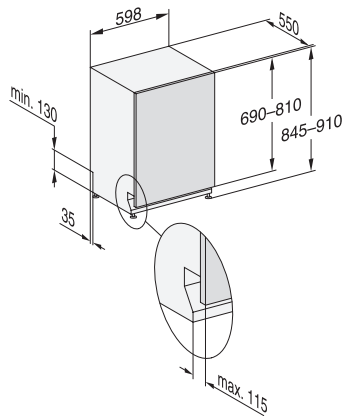

G7000, fully integrated dishwasher, XXL, 60cm (installation drawing)