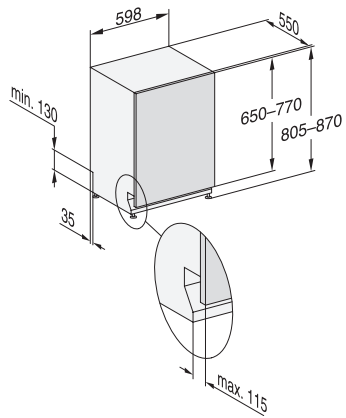

G7000, fully integrated dishwasher, 60cm (installation drawing)