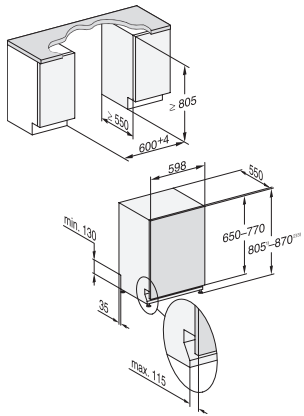

G 7660 SCVi AutoDos

Täysintegroitavat astianpesukoneet
automaattinen annostelu AutoDosin ja integroidun PowerDiskin ansiosta.

G7000, fully integrated dishwasher, 60cm (installation drawing)