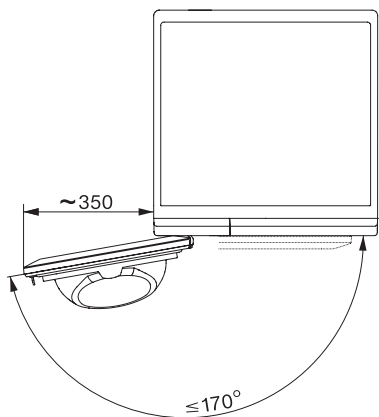

TCR790WP Eco&Steam&9kg

T1 lämpöpumppukuivausrumpu:

SteamFinish, SilenceDrum ja M Touch vaatimaan käyttöön.

T1 installation drawing, slanted facia or straight facia, measures in mm

T1 drawing, slanted facia or straight facia, measures in mm

T1 drawing, slanted facia or straight facia, with porthole, measures in mm

T1 drawing, slanted facia or straight facia, measures in mm