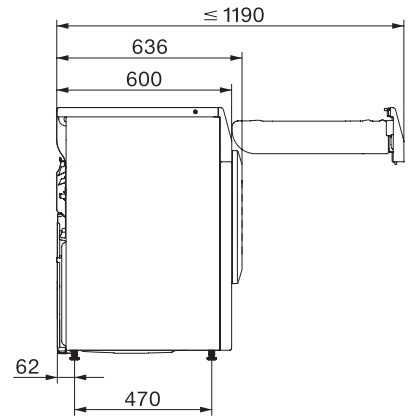

TCR790WP Eco&Steam&9kg

T1 lämpöpumppukuivausrumpu:

SteamFinish, SilenceDrum ja M Touch vaatimaan käyttöön.

T1 installation drawing, slanted facia or straight facia, measures in mm

T1 drawing, slanted facia or straight facia, measures in mm

T1 drawing, slanted facia or straight facia, with porthole, measures in mm

T1 drawing, slanted facia or straight facia, measures in mm