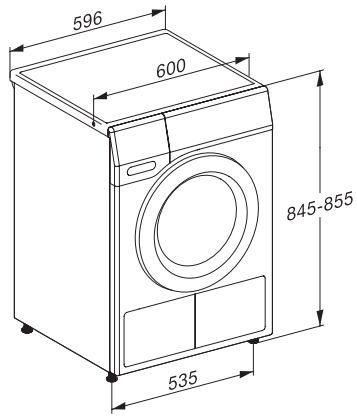

TCR790WP Eco&Steam&9kg

T1 lämpöpumppukuivausrumpu:

SteamFinish, SilenceDrum ja M Touch vaatimaan käyttöön.

T1 installation drawing, slanted facia or straight facia, measures in mm

T1 drawing, slanted facia or straight facia, measures in mm

T1 drawing, slanted facia or straight facia, with porthole, measures in mm

T1 drawing, slanted facia or straight facia, measures in mm