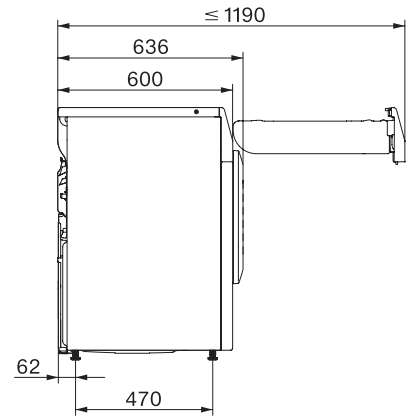

TCL790WP EcoSpeed&Steam&9kg

T1 lämpöpumppukuivausrumpu:

SteamFinish, DryCare 40 ja SilenceDrum hellävaraiseen kuivaukseen.

T1 installation drawing, slanted facia or straight facia, measures in mm

T1 drawing, slanted facia or straight facia, measures in mm

T1 drawing, slanted facia or straight facia, with porthole, measures in mm

T1 drawing, slanted facia or straight facia, measures in mm