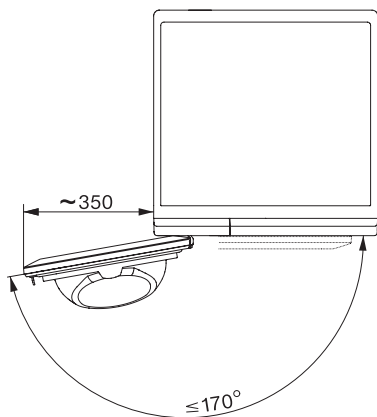

TCL790WP EcoSpeed&Steam&9kg

T1 lämpöpumppukuivausrumpu:

SteamFinish, DryCare 40 ja SilenceDrum hellävaraiseen kuivaukseen.

T1 installation drawing, slanted facia or straight facia, measures in mm

T1 drawing, slanted facia or straight facia, measures in mm

T1 drawing, slanted facia or straight facia, with porthole, measures in mm

T1 drawing, slanted facia or straight facia, measures in mm