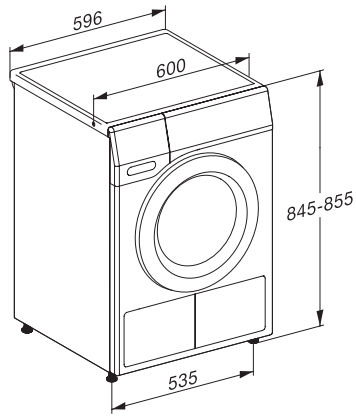

TCL790WP EcoSpeed&Steam&9kg

T1 lämpöpumppukuivausrumpu:

SteamFinish, DryCare 40 ja SilenceDrum hellävaraiseen kuivaukseen.

T1 installation drawing, slanted facia or straight facia, measures in mm

T1 drawing, slanted facia or straight facia, measures in mm

T1 drawing, slanted facia or straight facia, with porthole, measures in mm

T1 drawing, slanted facia or straight facia, measures in mm