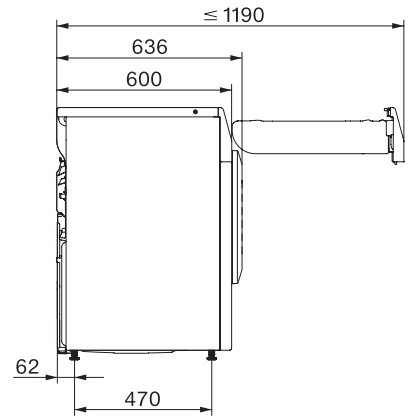

TED275WP 8kg

T1 lämpöpumppukuivausrumpu:

A++ ja Miele@home älykkääseen pyykinhuoltoon.

T1 installation drawing, slanted facia or straight facia, measures in mm

T1 drawing, slanted facia or straight facia, measures in mm

T1 drawing, slanted facia or straight facia, with porthole, measures in mm

T1 drawing, slanted facia or straight facia, measures in mm