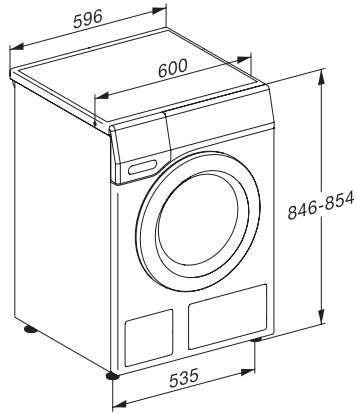

WTD163 WCS 8/5 kg

WT1 kuivaava pyykinpesukone:

PerfectCare-tekniikka hellävaraiseen ja tehokkaaseen pyykinhuoltoon.

WT1 8/5 kg, installation drawing, slanted facia or straight facia, measures in mm

WT1 8/5 kg, drawing, slanted facia or straight facia, measures in mm

WT1 8/5 kg, drawing, slanted facia or straight facia, measures in mm

WT1 8/5 kg, drawing, slanted facia or straight facia, measures in mm