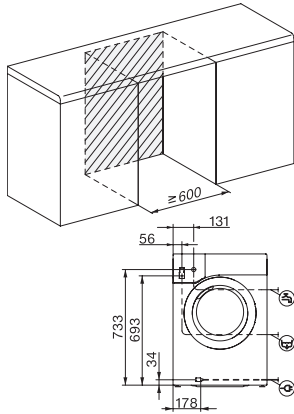

WTD163 WCS 8/5 kg

WT1 kuivaava pyykinpesukone:

PerfectCare-tekniikka hellävaraiseen ja tehokkaaseen pyykinhuoltoon.

WT1 8/5 kg, installation drawing, slanted facia or straight facia, measures in mm

WT1 8/5 kg, drawing, slanted facia or straight facia, measures in mm

WT1 8/5 kg, drawing, slanted facia or straight facia, measures in mm

WT1 8/5 kg, drawing, slanted facia or straight facia, measures in mm