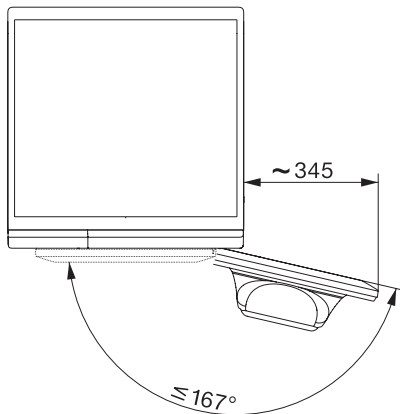

WTD163 WCS 8/5 kg

WT1 kuivaava pyykinpesukone:

PerfectCare-tekniikka hellävaraiseen ja tehokkaaseen pyykinhuoltoon.

WT1 8/5 kg, installation drawing, slanted facia or straight facia, measures in mm

WT1 8/5 kg, drawing, slanted facia or straight facia, measures in mm

WT1 8/5 kg, drawing, slanted facia or straight facia, measures in mm

WT1 8/5 kg, drawing, slanted facia or straight facia, measures in mm