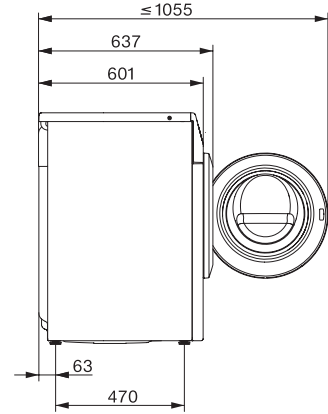

WTD163 WCS 8/5 kg

WT1 kuivaava pyykinpesukone:

PerfectCare-tekniikka hellävaraiseen ja tehokkaaseen pyykinhuoltoon.

WT1 8/5 kg, installation drawing, slanted facia or straight facia, measures in mm

WT1 8/5 kg, drawing, slanted facia or straight facia, measures in mm

WT1 8/5 kg, drawing, slanted facia or straight facia, measures in mm

WT1 8/5 kg, drawing, slanted facia or straight facia, measures in mm