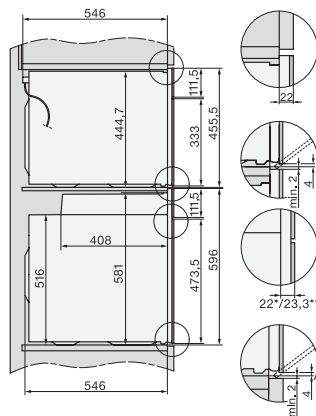

H 7565 BP
 Uuni
 saumaton muotoilu, paistolämpömittari ja BrilliantLight

installation H7000 XL, installation drawing

side view H7000 XL, installation drawings

built-in H7000 XL, installation drawing

Installation H7000 XL underframe, installation drawings

Installation H7000 BM XL, installation drawings

side view H7000 XL build-under, installation drawing

H7x65BP, H7145BM, H7165B, H7365B, H2756B, H2765B/BP, DGC7151, DGC7351 installation drawings

side view Kombi BM XL, installation drawings