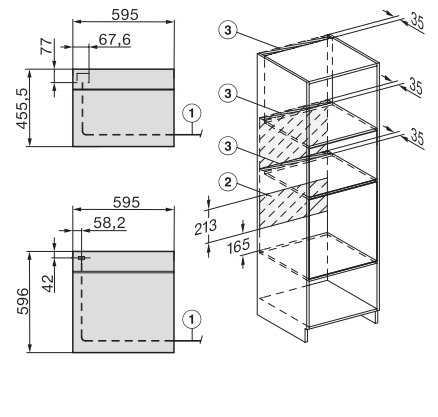

H 7565 BP
 Uuni
 saumaton muotoilu, paistolämpömittari ja BrilliantLight

installation H7000 XL, installation drawing

side view H7000 XL, installation drawings

built-in H7000 XL, installation drawing

Installation H7000 XL underframe, installation drawings

Installation H7000 BM XL, installation drawings

side view H7000 XL build-under, installation drawing

H7x65BP, H7145BM, H7165B, H7365B, H2756B, H2765B/BP, DGC7151, DGC7351 installation drawings

side view Kombi BM XL, installation drawings