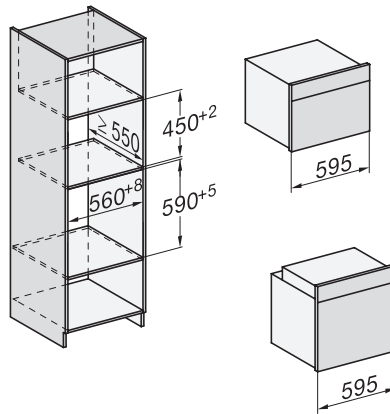

H 7565 BP
 Uuni
 saumaton muotoilu, paistolämpömittari ja BrilliantLight

installation H7000 XL, installation drawing

side view H7000 XL, installation drawings

built-in H7000 XL, installation drawing

Installation H7000 XL underframe, installation drawings