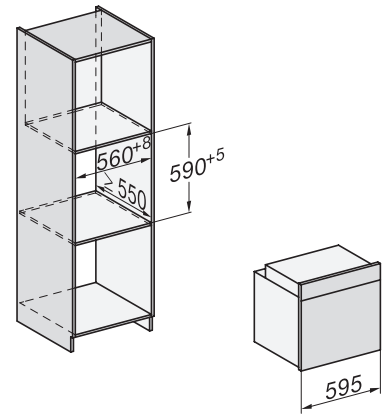

H 7565 BP
 Uuni
 saumaton muotoilu, paistolämpömittari ja BrilliantLight

installation H7000 XL, installation drawing

side view H7000 XL, installation drawings

built-in H7000 XL, installation drawing

Installation H7000 XL underframe, installation drawings