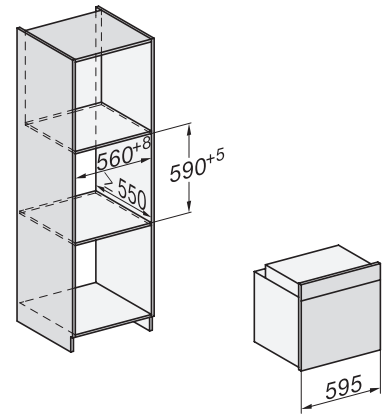

H 7565 BP
 Uuni
 saumaton muotoilu, paistolämpömittari ja BrilliantLight

installation H7000 XL, installation drawing

side view H7000 XL, installation drawings

built-in H7000 XL, installation drawing

Installation H7000 XL underframe, installation drawings