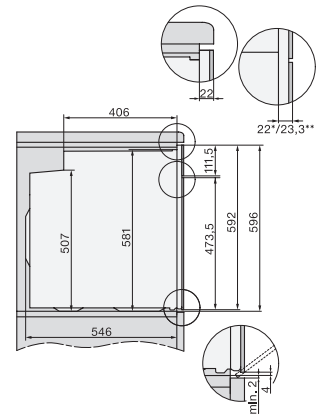

side view H7000 XL build-under, installation drawing