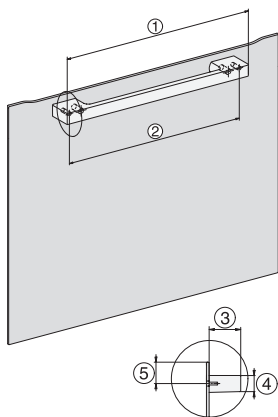

H7x65BP, H7145BM, H7165B, H7365B, H2756B, H2765B/BP, DGC7151, DGC7351 installation drawings