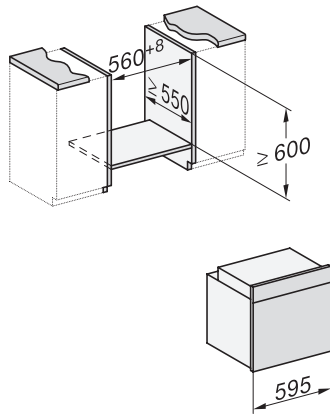

H 7565 BP
 Uuni
 saumaton muotoilu, paistolämpömittari ja BrilliantLight

installation H7000 XL, installation drawing

side view H7000 XL, installation drawings

built-in H7000 XL, installation drawing

Installation H7000 XL underframe, installation drawings