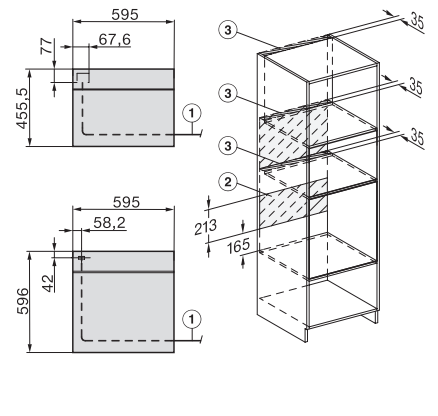

H 7565 BP
 Uuni
 saumaton muotoilu, paistolämpömittari ja BrilliantLight

installation H7000 XL, installation drawing

side view H7000 XL, installation drawings

built-in H7000 XL, installation drawing

Installation H7000 XL underframe, installation drawings

Installation H7000 BM XL, installation drawings

side view H7000 XL build-under, installation drawing

H7x65BP, H7145BM, H7165B, H7365B, H2756B, H2765B/BP, DGC7151, DGC7351 installation drawings

side view Kombi BM XL, installation drawings