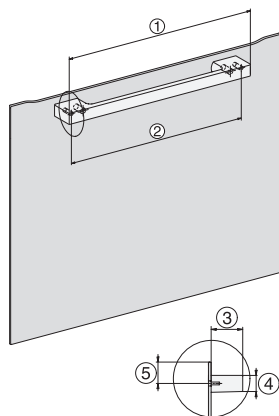

H7x65BP, H7145BM, H7165B, H7365B, H2756B, H2765B/BP, DGC7151, DGC7351 installation drawings