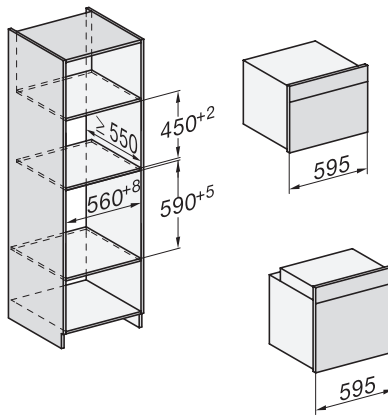

H 7565 BP
 Uuni
 saumaton muotoilu, paistolämpömittari ja BrilliantLight

installation H7000 XL, installation drawing

side view H7000 XL, installation drawings

built-in H7000 XL, installation drawing

Installation H7000 XL underframe, installation drawings