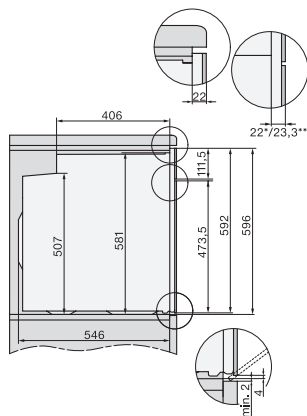

H 7365 BP

Uuni

tyylikääs musta muotoilu, paistomittari ja pyrolysoiminto.

installation H7000 XL, installation drawing

installation H7000 XL, installation drawing, GB, AU

side view H7000 XL, installation drawings

built-in H7000 XL, installation drawing

Installation H7000 XL underframe, installation drawings

Installation H7000 BM XL, installation drawings

side view H7000 XL build-under, installation drawing

H7x65BP, H7145BM, H7165B, H7365B, H2756B, H2765B/BP, DGC7151, DGC7351 installation drawings