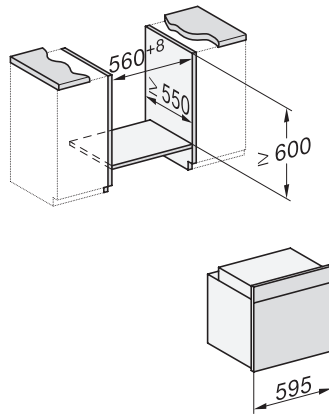

H 7365 BP

Uuni

tyylikääs musta muotoilu, paistomittari ja pyrolysoiminto.

installation H7000 XL, installation drawing

installation H7000 XL, installation drawing, GB, AU

side view H7000 XL, installation drawings

built-in H7000 XL, installation drawing

Installation H7000 XL underframe, installation drawings

Installation H7000 BM XL, installation drawings

side view H7000 XL build-under, installation drawing

H7x65BP, H7145BM, H7165B, H7365B, H2756B, H2765B/BP, DGC7151, DGC7351 installation drawings