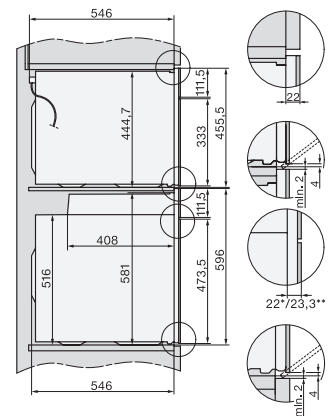

H 7365 BP

Uuni

tyylikääs musta muotoilu, paistomittari ja pyrolysoiminto.

installation H7000 XL, installation drawing

installation H7000 XL, installation drawing, GB, AU

side view H7000 XL, installation drawings

built-in H7000 XL, installation drawing

Installation H7000 XL underframe, installation drawings

Installation H7000 BM XL, installation drawings

side view H7000 XL build-under, installation drawing

H7x65BP, H7145BM, H7165B, H7365B, H2756B, H2765B/BP, DGC7151, DGC7351 installation drawings