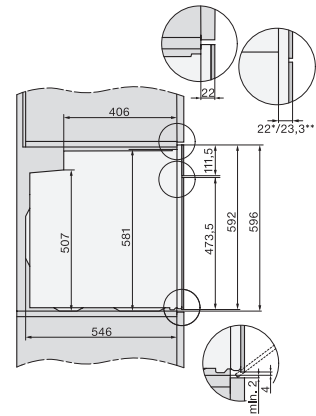

H 7365 BP

Uuni

tyylikääs musta muotoilu, paistomittari ja pyrolysoiminto.

installation H7000 XL, installation drawing

installation H7000 XL, installation drawing, GB, AU

side view H7000 XL, installation drawings

built-in H7000 XL, installation drawing

Installation H7000 XL underframe, installation drawings

Installation H7000 BM XL, installation drawings

side view H7000 XL build-under, installation drawing

H7x65BP, H7145BM, H7165B, H7365B, H2756B, H2765B/BP, DGC7151, DGC7351 installation drawings