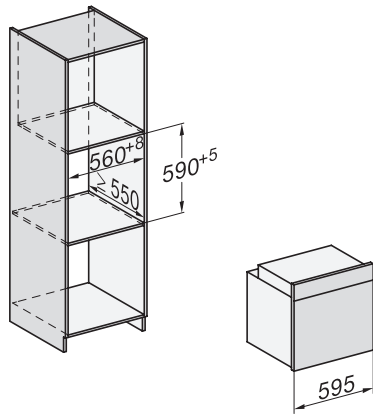

H 7365 BP

Uuni

tyylikääs musta muotoilu, paistomittari ja pyrolysoiminto.

installation H7000 XL, installation drawing

installation H7000 XL, installation drawing, GB, AU

side view H7000 XL, installation drawings

built-in H7000 XL, installation drawing

Installation H7000 XL underframe, installation drawings

Installation H7000 BM XL, installation drawings

side view H7000 XL build-under, installation drawing

H7x65BP, H7145BM, H7165B, H7365B, H2756B, H2765B/BP, DGC7151, DGC7351 installation drawings