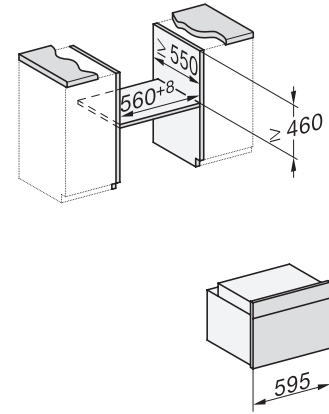

H 7440 BPX

Kahvaton pienikokoinen uuni
saumaton muotoilu, LED-valaisin ja pyrolyysitoiminto.

side view H7000 M, installation drawings

built-in H7000 M, installation drawing

built-in H7000 M build-under, installation drawing

Installation H7000 M, installation drawing

side view H7000 M build-under, installation drawings