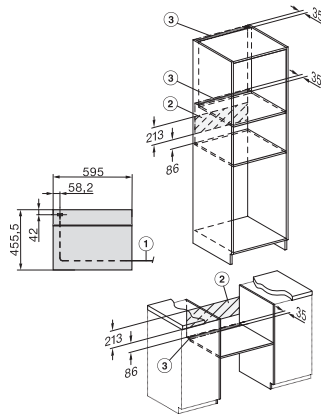

H 7440 BPX

Kahvaton pienikokoinen uuni
saumaton muotoilu, LED-valaisin ja pyrolyysitoiminto.

side view H7000 M, installation drawings

built-in H7000 M, installation drawing

built-in H7000 M build-under, installation drawing

Installation H7000 M, installation drawing

side view H7000 M build-under, installation drawings