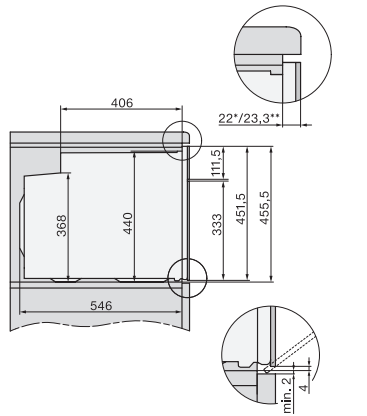

H 7440 BPX

Kahvaton pienikokoinen uuni
saumaton muotoilu, LED-valaisin ja pyrolyysitoiminto.

side view H7000 M, installation drawings

built-in H7000 M, installation drawing

built-in H7000 M build-under, installation drawing

Installation H7000 M, installation drawing

side view H7000 M build-under, installation drawings