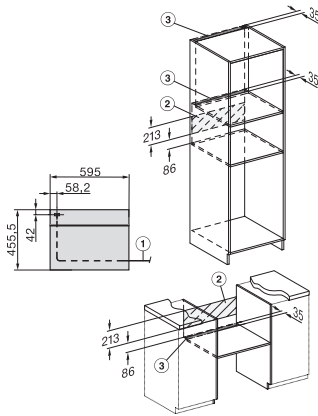

H 7440 BPX

Kahvaton pienikokoinen uuni
saumaton muotoilu, LED-valaisin ja pyrolyysitoiminto.

side view H7000 M, installation drawings

built-in H7000 M, installation drawing

built-in H7000 M build-under, installation drawing

Installation H7000 M, installation drawing

side view H7000 M build-under, installation drawings