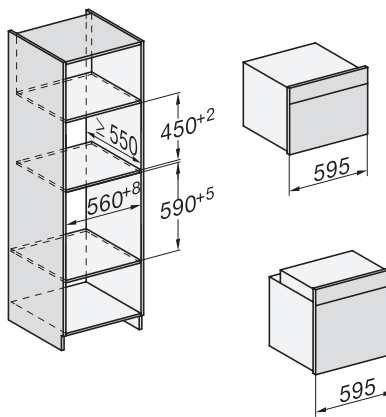

H 7860 BPX
Kahvaton uuni
saumaton muotoilu, paistolämpömittari ja BrilliantLight.

installation H7000 XL, installation drawing

side view H7000 XL, installation drawings

built-in H7000 XL, installation drawing

H226x-1B/BP/E/EP/I/IP, H2x6xB/BP, H7x6xB/BP/BPX, installation drawings

H226x-1B/BP/E/EP/I/IP, H2760B/BP, H28x0B/BP, H7x40BM/BMX, H7x6xB/BP/BPX, installation drawings

side view H7000 XL build-under, installation drawing