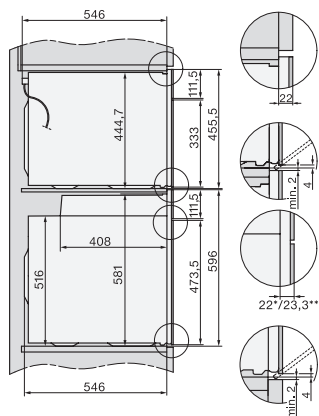

H 7860 BPX
Kahvaton uuni
saumaton muotoilu, paistolämpömittari ja BrilliantLight.

installation H7000 XL, installation drawing

side view H7000 XL, installation drawings

built-in H7000 XL, installation drawing

H226x-1B/BP/E/EP/I/IP, H2x6xB/BP, H7x6xB/BP/BPX, installation drawings

H226x-1B/BP/E/EP/I/IP, H2760B/BP, H28x0B/BP, H7x40BM/BMX, H7x6xB/BP/BPX, installation drawings

side view H7000 XL build-under, installation drawing

H2xxx-1 B/BP/E/I/IP, H7xxx B/BP/BM/BMX, installation drawings

H2xxx-1 B/BP/E/I/IP, H7xxx B/BP/BM/BMX, installation drawings