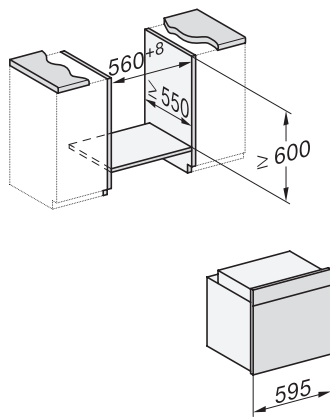

H 7860 BPX
Kahvaton uuni
saumaton muotoilu, paistolämpömittari ja BrilliantLight.

installation H7000 XL, installation drawing

side view H7000 XL, installation drawings

built-in H7000 XL, installation drawing

H226x-1B/BP/E/EP/I/IP, H2x6xB/BP, H7x6xB/BP/BPX, installation drawings

H226x-1B/BP/E/EP/I/IP, H2760B/BP, H28x0B/BP, H7x40BM/BMX, H7x6xB/BP/BPX, installation drawings

side view H7000 XL build-under, installation drawing