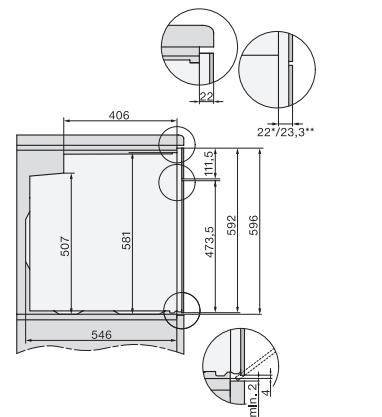

H 7860 BPX
Kahvaton uuni
saumaton muotoilu, paistolämpömittari ja BrilliantLight.

installation H7000 XL, installation drawing

side view H7000 XL, installation drawings

built-in H7000 XL, installation drawing

H226x-1B/BP/E/EP/I/IP, H2x6xB/BP, H7x6xB/BP/BPX, installation drawings

H226x-1B/BP/E/EP/I/IP, H2760B/BP, H28x0B/BP, H7x40BM/BMX, H7x6xB/BP/BPX, installation drawings

side view H7000 XL build-under, installation drawing