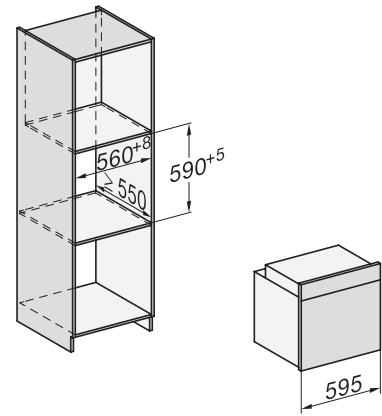

H 7860 BPX
Kahvaton uuni
saumaton muotoilu, paistolämpömittari ja BrilliantLight.

installation H7000 XL, installation drawing

side view H7000 XL, installation drawings

built-in H7000 XL, installation drawing