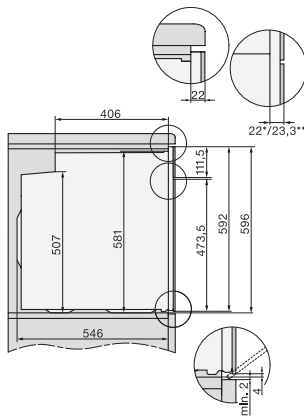

### Uuni

saumaton muotoilu, paistolämpömittari ja BrilliantLight.

installation H7000 XL, installation drawing

side view H7000 XL, installation drawings

built-in H7000 XL, installation drawing

H226x-1B/BP/E/EP/I/IP, H2x6xB/BP, H7x6xB/BP/BPX, installation drawings

H2x6x-1B/BP/E/EP/I/IP, H2850BP, H7x6xB/BP/BPX, H2x6xB, installation drawings

DG2840, DG7x40, DGC7x4x, DG7x6x, DGC7x6x, DGD7635, DGM7x4x, DO7, H28B/BP, H7x4xB/BM/BP, H7x6xB/BP, installation drawing

H226x-1B/BP/E/EP/I/IP, H2760B/BP, H28x0B/BP, H7x40BM/BMX, H7x6xB/BP/BPX, installation drawings

side view H7000 XL build-under, installation drawing

H2xxx-1 B/BP/E/I/IP, H7xxx B/BP/BM/BMX, installation drawings

H 7860 BP

Uuni

saumaton muotoilu, paistolämpömittari ja BrilliantLight.

H2xxx-1 B/BP/E/I/IP, H7xxx B/BP/BM/BMX, installation drawings