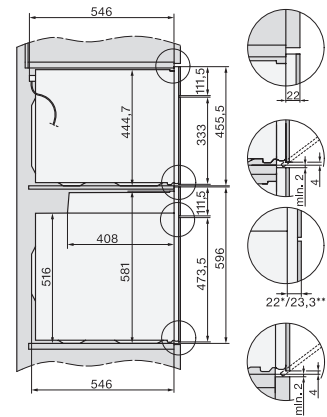

### Uuni

saumaton muotoilu, paistolämpömittari ja BrilliantLight.

installation H7000 XL, installation drawing

side view H7000 XL, installation drawings

built-in H7000 XL, installation drawing

H226x-1B/BP/E/EP/I/IP, H2x6xB/BP, H7x6xB/BP/BPX, installation drawings

H2x6x-1B/BP/E/EP/I/IP, H2850BP, H7x6xB/BP/BPX, H2x6xB, installation drawings

DG2840, DG7x40, DGC7x4x, DG7x6x, DGC7x6x, DGD7635, DGM7x4x, DO7, H28B/BP, H7x4xB/BM/BP, H7x6xB/BP, installation drawing

H226x-1B/BP/E/EP/I/IP, H2760B/BP, H28x0B/BP, H7x40BM/BMX, H7x6xB/BP/BPX, installation drawings

side view H7000 XL build-under, installation drawing

H2xxx-1 B/BP/E/I/IP, H7xxx B/BP/BM/BMX, installation drawings

H 7860 BP

Uuni

saumaton muotoilu, paistolämpömittari ja BrilliantLight.

H2xxx-1 B/BP/E/I/IP, H7xxx B/BP/BM/BMX, installation drawings