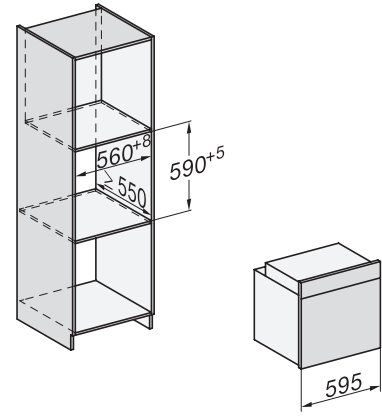

### Uuni

saumaton muotoilu, paistolämpömittari ja BrilliantLight.

installation H7000 XL, installation drawing

side view H7000 XL, installation drawings

built-in H7000 XL, installation drawing

H226x-1B/BP/E/EP/I/IP, H2x6xB/BP, H7x6xB/BP/BPX, installation drawings