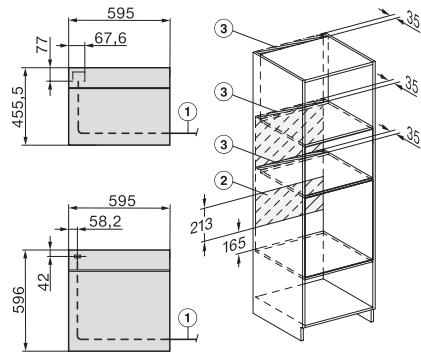

H2x6x-1B/BP/E/EP/I/IP, H2850BP, H7x6xB/BP/BPX, H2x6xB, installation drawings

DG2840, DG7x40, DGC7x4x, DG7x6x, DGC7x6x, DGD7635, DGM7x4x, DO7, H28B/BP, H7x4xB/BM/BP, H7x6xB/BP, installation drawing

H226x-1B/BP/E/EP/I/IP, H2760B/BP, H28x0B/BP, H7x40BM/BMX, H7x6xB/BP/BPX, installation drawings

side view H7000 XL build-under, installation drawing

H2xxx-1 B/BP/E/I/IP, H7xxx B/BP/BM/BMX, installation drawings

H 7860 BP

Uuni

saumaton muotoilu, paistolämpömittari ja BrilliantLight.

H2xxx-1 B/BP/E/I/IP, H7xxx B/BP/BM/BMX, installation drawings