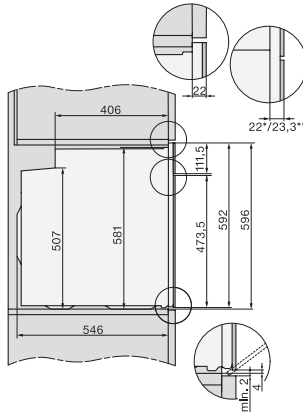

H 7660 BP

Uuni

saumaton muotoilu, paistolämpömittari ja BrilliantLight

installation H7000 XL, installation drawing

side view H7000 XL, installation drawings

built-in H7000 XL, installation drawing

H226x-1B/BP/E/EP/I/IP, H2x6xB/BP, H7x6xB/BP/BPX, installation drawings