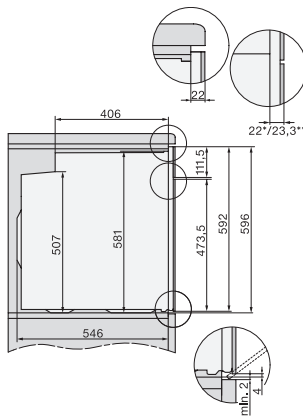

H 7660 BP

Uuni

saumaton muotoilu, paistolämpömittari ja BrilliantLight

installation H7000 XL, installation drawing

side view H7000 XL, installation drawings

built-in H7000 XL, installation drawing

H226x-1B/BP/E/EP/I/IP, H2x6xB/BP, H7x6xB/BP/BPX, installation drawings

H2x6x-1B/BP/E/EP/I/IP, H2850BP, H7x6xB/BP/BPX, H2x6xB, installation drawings

DG2840, DG7x40, DGC7x4x, DG7x6x, DGC7x6x, DGD7635, DGM7x4x, DO7, H28B/BP, H7x4xB/BM/BP, H7x6xB/BP, installation drawing

H226x-1B/BP/E/EP/I/IP, H2760B/BP, H28x0B/BP, H7x40BM/BMX, H7x6xB/BP/BPX, installation drawings

side view H7000 XL build-under, installation drawing

H2xxx-1 B/BP/E/I/IP, H7xxx B/BP/BM/BMX, installation drawings

H 7660 BP

Uuni

saumaton muotoilu, paistolämpömittari ja BrilliantLight

H2xxx-1 B/BP/E/I/IP, H7xxx B/BP/BM/BMX, installation drawings