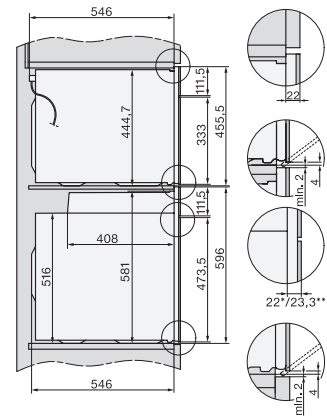

H 7660 BP

Uuni

saumaton muotoilu, paistolämpömittari ja BrilliantLight

installation H7000 XL, installation drawing

side view H7000 XL, installation drawings

built-in H7000 XL, installation drawing

H226x-1B/BP/E/EP/I/IP, H2x6xB/BP, H7x6xB/BP/BPX, installation drawings

H2x6x-1B/BP/E/EP/I/IP, H2850BP, H7x6xB/BP/BPX, H2x6xB, installation drawings

DG2840, DG7x40, DGC7x4x, DG7x6x, DGC7x6x, DGD7635, DGM7x4x, DO7, H28B/BP, H7x4xB/BM/BP, H7x6xB/BP, installation drawing

H226x-1B/BP/E/EP/I/IP, H2760B/BP, H28x0B/BP, H7x40BM/BMX, H7x6xB/BP/BPX, installation drawings

side view H7000 XL build-under, installation drawing

H2xxx-1 B/BP/E/I/IP, H7xxx B/BP/BM/BMX, installation drawings

H 7660 BP

Uuni

saumaton muotoilu, paistolämpömittari ja BrilliantLight

H2xxx-1 B/BP/E/I/IP, H7xxx B/BP/BM/BMX, installation drawings