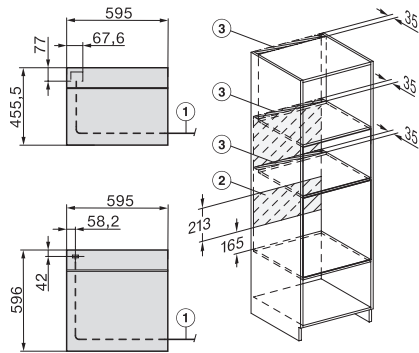

H 7660 BP

Uuni

saumaton muotoilu, paistolämpömittari ja BrilliantLight

Installation Kombi BM XL, installation drawings