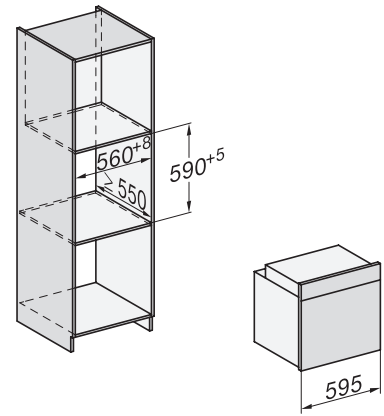

H 7660 BP

Uuni

saumaton muotoilu, paistolämpömittari ja BrilliantLight

installation H7000 XL, installation drawing

side view H7000 XL, installation drawings

built-in H7000 XL, installation drawing

Installation H7000 XL underframe, installation drawings

H2x6x-1B/BP/E/EP/I/IP, H2850BP, H7x6xB/BP/BPX, H2x6xB, installation drawings

H7000 handle, glass, installation drawings

Installation H7000 BM XL, installation drawings

side view H7000 XL build-under, installation drawing