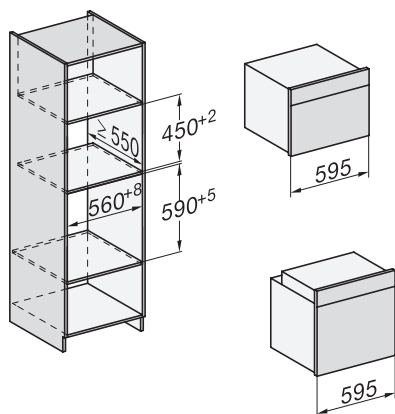

H 7660 BP

Uuni

saumaton muotoilu, paistolämpömittari ja BrilliantLight

installation H7000 XL, installation drawing

side view H7000 XL, installation drawings

built-in H7000 XL, installation drawing

Installation H7000 XL underframe, installation drawings

H2x6x-1B/BP/E/EP/I/IP, H2850BP, H7x6xB/BP/BPX, H2x6xB, installation drawings

H7000 handle, glass, installation drawings

Installation H7000 BM XL, installation drawings

side view H7000 XL build-under, installation drawing