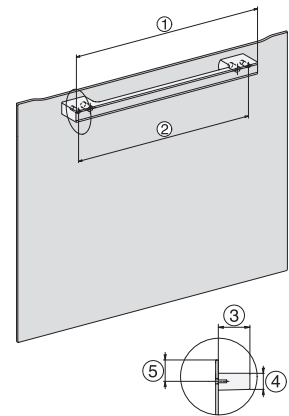

H 7660 BP

Uuni

saumaton muotoilu, paistolämpömittari ja BrilliantLight

installation H7000 XL, installation drawing

side view H7000 XL, installation drawings

built-in H7000 XL, installation drawing

Installation H7000 XL underframe, installation drawings

H2x6x-1B/BP/E/EP/I/IP, H2850BP, H7x6xB/BP/BPX, H2x6xB, installation drawings

H7000 handle, glass, installation drawings

Installation H7000 BM XL, installation drawings

side view H7000 XL build-under, installation drawing