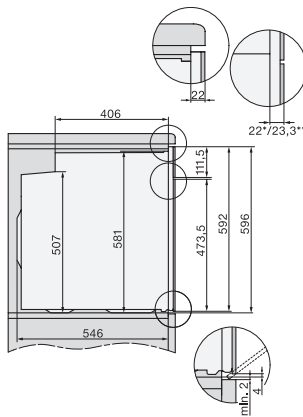

H 7464 BP

Uuni

saumaton muotoilu, paistolämpömittari ja LED-valaisin.

installation H7000 XL, installation drawing

side view H7000 XL, installation drawings

built-in H7000 XL, installation drawing

H226x-1B/BP/E/EP/I/IP, H2x6xB/BP, H7x6xB/BP/BPX, H2x6xB, installation drawings

H2x6x-1B/BP/E/EP/I/IP, H2850BP, H7x6xB/BP/BPX, H2x6xB, installation drawings

DG2840, DG7x40, DGC7x4x, DG7x6x, DGC7x6x, DGD7635, DGM7x4x, DO7, H28B/BP, H7x4xB/BM/BP, H7x6xB/BP, installation drawing

H226x-1B/BP/E/EP/I/IP, H2760B/BP, H28x0B/BP, H7x40BM/BMX, H7x6xB/BP/BPX, installation drawings

side view H7000 XL build-under, installation drawing

H2xxx-1 B/BP/E/I/IP, H7xxx B/BP/BM/BMX, installation drawings

H 7464 BP

Uuni

saumaton muotoilu, paistolämpömittari ja LED-valaisin.

H2xxx-1 B/BP/E/I/IP, H7xxx B/BP/BM/BMX, installation drawings