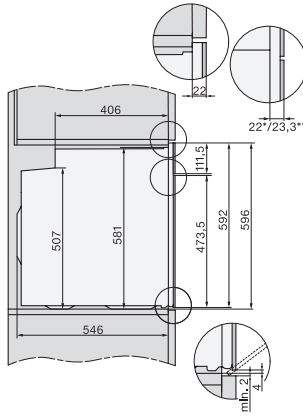

H 7464 BP

Uuni

saumaton muotoilu, paistolämpömittari ja LED-valaisin.

installation H7000 XL, installation drawing

side view H7000 XL, installation drawings

built-in H7000 XL, installation drawing

H226x-1B/BP/E/EP/I/IP, H2x6xB/BP, H7x6xB/BP/BPX, H2x6xB, installation drawings