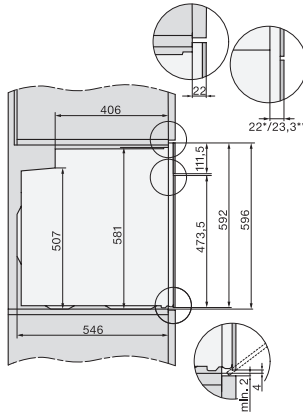

### Uuni

saumaton muotoilu, paistolämpömittari ja LED-valaisin.

installation H7000 XL, installation drawing

side view H7000 XL, installation drawings

built-in H7000 XL, installation drawing

H226x-1B/BP/E/EP/I/IP, H2x6xB/BP, H7x6xB/BP/BPX, installation drawings