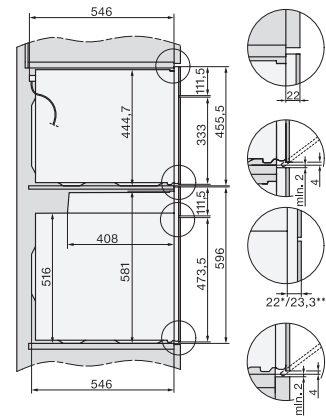

### Uuni

saumaton muotoilu, paistolämpömittari ja LED-valaisin.

installation H7000 XL, installation drawing

side view H7000 XL, installation drawings

built-in H7000 XL, installation drawing

H226x-1B/BP/E/EP/I/IP, H2x6xB/BP, H7x6xB/BP/BPX, installation drawings

H2x6x-1B/BP/E/EP/I/IP, H2850BP, H7x6xB/BP/BPX, H2x6xB, installation drawings

DG7x40, DGC7x4x, DGC7x6x, DG7635, DGM7x4x, DO7, H2860B/BP, H7240BM, H7x40BM, H7x4xB/BP, H7x6xB/BP, installation drawings

H226x-1B/BP/E/EP/I/IP, H2760B/BP, H28x0B/BP, H7x40BM/BMX, H7x6xB/BP/BPX, installation drawings

side view H7000 XL build-under, installation drawing

H2xxx-1 B/BP/E/I/IP, H7xxx B/BP/BM/BMX, installation drawings

H 7464 BP

Uuni

saumaton muotoilu, paistolämpömittari ja LED-valaisin.

H2xxx-1 B/BP/E/I/IP, H7xxx B/BP/BM/BMX, installation drawings