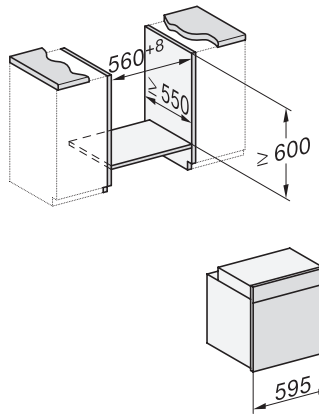

### Uuni

saumaton muotoilu, paistolämpömittari ja LED-valaisin.

installation H7000 XL, installation drawing

side view H7000 XL, installation drawings

built-in H7000 XL, installation drawing

H226x-1B/BP/E/EP/I/IP, H2x6xB/BP, H7x6xB/BP/BPX, installation drawings