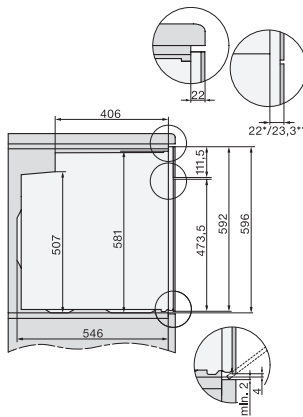

### Uuni

saumaton muotoilu, paistolämpömittari ja LED-valaisin.

installation H7000 XL, installation drawing

side view H7000 XL, installation drawings

built-in H7000 XL, installation drawing

H226x-1B/BP/E/EP/I/IP, H2x6xB/BP, H7x6xB/BP/BPX, installation drawings

H2x6x-1B/BP/E/EP/I/IP, H2850BP, H7x6xB/BP/BPX, H2x6xB, installation drawings

DG7x40, DGC7x4x, DGC7x6x, DG7635, DGM7x4x, DO7, H2860B/BP, H7240BM, H7x40BM, H7x4xB/BP, H7x6xB/BP, installation drawings

H226x-1B/BP/E/EP/I/IP, H2760B/BP, H28x0B/BP, H7x40BM/BMX, H7x6xB/BP/BPX, installation drawings

side view H7000 XL build-under, installation drawing

H2xxx-1 B/BP/E/I/IP, H7xxx B/BP/BM/BMX, installation drawings

H 7464 BP

Uuni

saumaton muotoilu, paistolämpömittari ja LED-valaisin.

H2xxx-1 B/BP/E/I/IP, H7xxx B/BP/BM/BMX, installation drawings