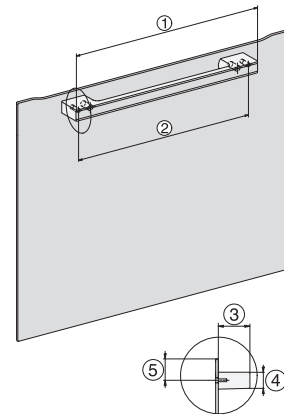

DG7x40, DGC7x4x, DGC7x6x, DG7635, DGM7x4x, DO7, H2860B/BP, H7240BM, H7x40BM, H7x4xB/BP, H7x6xB/BP, installation drawings