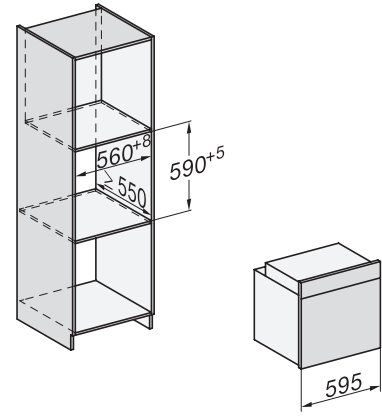

### Uuni

saumaton muotoilu, paistolämpömittari ja LED-valaisin.

installation H7000 XL, installation drawing

side view H7000 XL, installation drawings

built-in H7000 XL, installation drawing

H226x-1B/BP/E/EP/I/IP, H2x6xB/BP, H7x6xB/BP/BPX, installation drawings