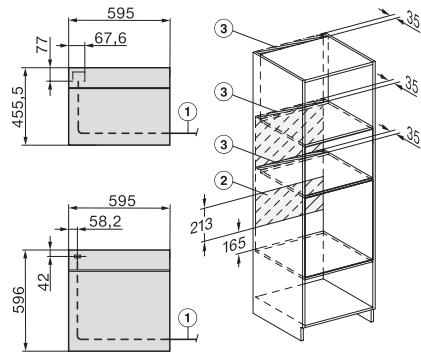

H2x6x-1B/BP/E/EP/I/IP, H2850BP, H7x6xB/BP/BPX, H2x6xB, installation drawings

DG7x40, DGC7x4x, DGC7x6x, DG7635, DGM7x4x, DO7, H2860B/BP, H7240BM, H7x40BM, H7x4xB/BP, H7x6xB/BP, installation drawings

H226x-1B/BP/E/EP/I/IP, H2760B/BP, H28x0B/BP, H7x40BM/BMX, H7x6xB/BP/BPX, installation drawings

side view H7000 XL build-under, installation drawing

H2xxx-1 B/BP/E/I/IP, H7xxx B/BP/BM/BMX, installation drawings

H 7464 BP

Uuni

saumaton muotoilu, paistolämpömittari ja LED-valaisin.

H2xxx-1 B/BP/E/I/IP, H7xxx B/BP/BM/BMX, installation drawings