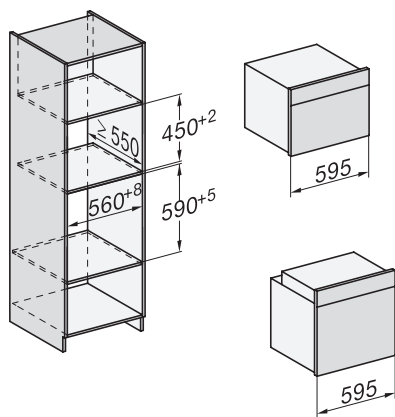

### Uuni

saumaton muotoilu, paistolämpömittari ja LED-valaisin.

installation H7000 XL, installation drawing

side view H7000 XL, installation drawings

built-in H7000 XL, installation drawing

Installation H7000 XL underframe, installation drawings

H2x6x-1B/BP/E/EP//IP, H2850BP, H7x6xB/BP/BPX, H2x6xB, installation drawings

H7000 handle, glass, installation drawings

Installation H7000 BM XL, installation drawings

side view H7000 XL build-under, installation drawing