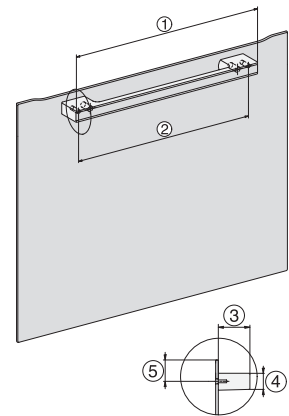

### Uuni

saumaton muotoilu, paistolämpömittari ja LED-valaisin.

installation H7000 XL, installation drawing

side view H7000 XL, installation drawings

built-in H7000 XL, installation drawing

Installation H7000 XL underframe, installation drawings

H2x6x-1B/BP/E/EP//IP, H2850BP, H7x6xB/BP/BPX, H2x6xB, installation drawings

H7000 handle, glass, installation drawings

Installation H7000 BM XL, installation drawings

side view H7000 XL build-under, installation drawing