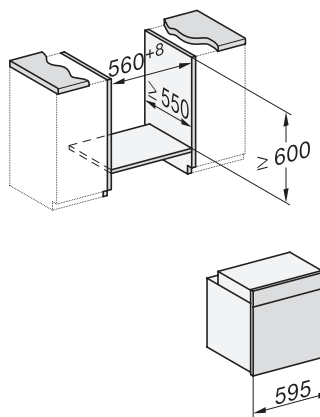

H 7264 BP

Uuni

saumaton muotoilu, tekstinäyttö, verkotustoiminto ja pyrolyysitoiminto.

installation H7000 XL, installation drawing

side view H7000 XL, installation drawings

built-in H7000 XL, installation drawing

Installation H7000 XL underframe, installation drawings

H7000 handle, glass, installation drawings

H2x6x-1B/BP/E/EP//IP, H2850BP, H7x6xB/BP/BPX, H2x6xB, installation drawings

Installation H7000 BM XL, installation drawings