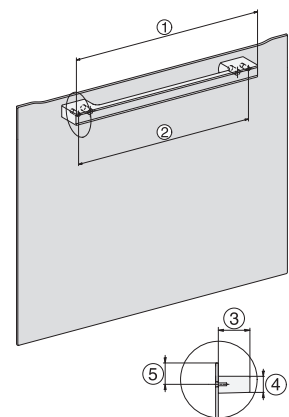

H 7264 BP

Uuni

saumaton muotoilu, tekstinäyttö, verkotustoiminto ja pyrolyysitoiminto.

installation H7000 XL, installation drawing

side view H7000 XL, installation drawings

built-in H7000 XL, installation drawing

Installation H7000 XL underframe, installation drawings

H7000 handle, glass, installation drawings

H2x6x-1B/BP/E/EP//IP, H2850BP, H7x6xB/BP/BPX, H2x6xB, installation drawings

Installation H7000 BM XL, installation drawings