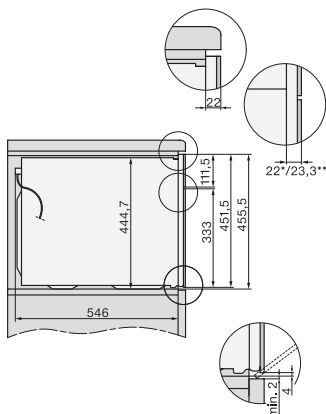

H 7840 BM

Kompakti mikroaltoyhdistelmäuuni
saumaton muotoilu, automaattiohjelmia ja paistolämpömittari

side view H7000 BM, installation drawings

built-in H7000 BM, installation drawing

built-in H7000 BM build-under, installation drawings

installation H7000 BM, installation drawing

H7000 handle, installation drawing

Installation H7000 BM XL, installation drawings

side view H7000 BM build-under, installation drawings

side view Kombi BM XL, installation drawings