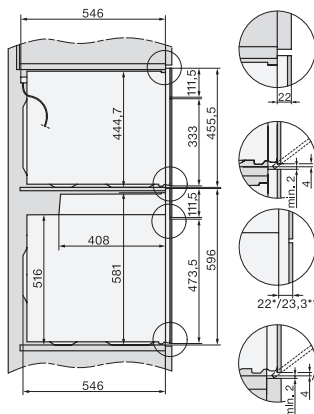

H 7840 BM

Kompakti mikroaltoyhdistelmäuuni
saumaton muotoilu, automaattiohjelmia ja paistolämpömittari

side view H7000 BM, installation drawings

built-in H7000 BM, installation drawing

built-in H7000 BM build-under, installation drawings

installation H7000 BM, installation drawing

H7000 handle, installation drawing

Installation H7000 BM XL, installation drawings

side view H7000 BM build-under, installation drawings

side view Kombi BM XL, installation drawings