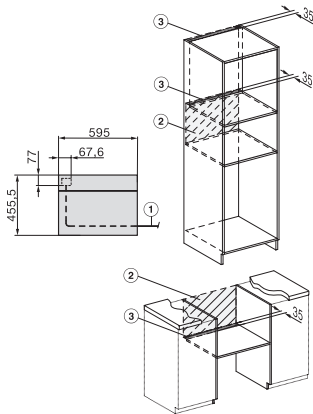

H 7840 BM

Kompakti mikroaltoyhdistelmäuuni
saumaton muotoilu, automaattiohjelmia ja paistolämpömittari

side view H7000 BM, installation drawings

built-in H7000 BM, installation drawing

built-in H7000 BM build-under, installation drawings

installation H7000 BM, installation drawing

H7000 handle, installation drawing

Installation H7000 BM XL, installation drawings

side view H7000 BM build-under, installation drawings

side view Kombi BM XL, installation drawings