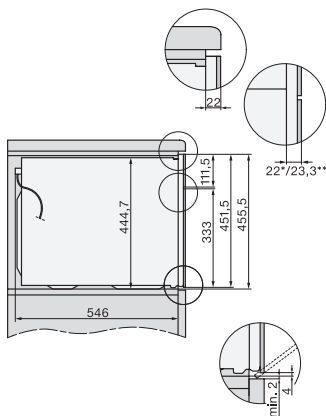

H 7640 BM

Kompakti mikroaltoyhdistelmäuuni
saumaton muotoilu, automaattiohjelmia ja paistolämpömittari

side view H7000 BM, installation drawings

built-in H7000 BM, installation drawing

built-in H7000 BM build-under, installation drawings

installation H7000 BM, installation drawing

H7000 handle, glass, installation drawings

Installation H7000 BM XL, installation drawings

side view H7000 BM build-under, installation drawings

side view Kombi BM XL, installation drawings