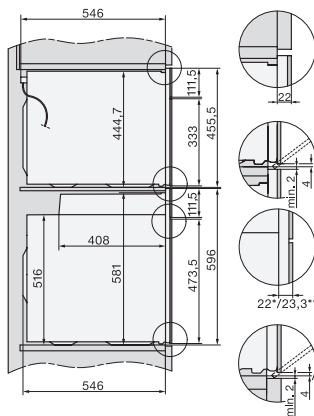

H 7640 BM

Kompakti mikroaltoyhdistelmäuuni
saumaton muotoilu, automaattiohjelmia ja paistolämpömittari

side view H7000 BM, installation drawings

built-in H7000 BM, installation drawing

built-in H7000 BM build-under, installation drawings

installation H7000 BM, installation drawing

H7000 handle, glass, installation drawings

Installation H7000 BM XL, installation drawings

side view H7000 BM build-under, installation drawings

side view Kombi BM XL, installation drawings