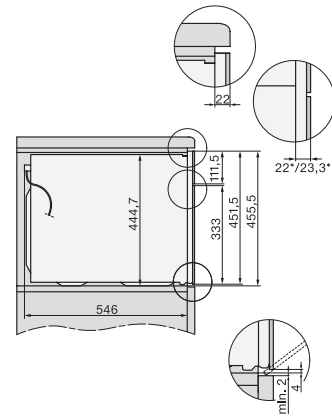

H 7440 BMX

Kahvaton mikroaltoyhdistelmäuuni
saumaton muotoilu, automaattiohjelmia ja yhdistettyjä toimintatapoja.

side view H7000 BM, installation drawings

built-in H7000 BM, installation drawing

built-in H7000 BM build-under, installation drawings

installation H7000 BM, installation drawing

H226x-1 B/BP/E/EP/I/IP, H2760B/BP, H28x0B/BP, H7x40BM/BMX, H7x6x6/BP/BPX, installation drawings

side view H7000 BM build-under, installation drawings

H2xxx-1 B/BP/E/I/IP, H7xxx B/BP/BM/BMX, installation drawings