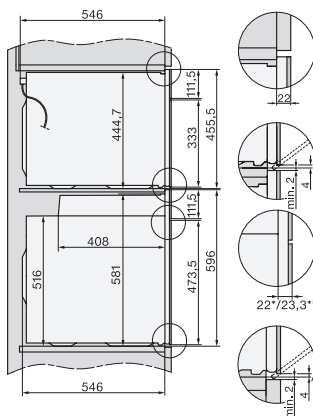

H 7440 BMX

Kahvaton mikroaltoyhdistelmäuuni
saumaton muotoilu, automaattiohjelmia ja yhdistettyjä toimintatapoja.

side view H7000 BM, installation drawings

built-in H7000 BM, installation drawing

built-in H7000 BM build-under, installation drawings

installation H7000 BM, installation drawing

H226x-1 B/BP/E/EP/I/IP, H2760B/BP, H28x0B/BP, H7x40BM/BMX, H7x6x6/BP/BPX, installation drawings

side view H7000 BM build-under, installation drawings

H2xxx-1 B/BP/E/I/IP, H7xxx B/BP/BM/BMX, installation drawings

H2xxx-1 B/BP/E/I/IP, H7xxx B/BP/BM/BMX, installation drawings